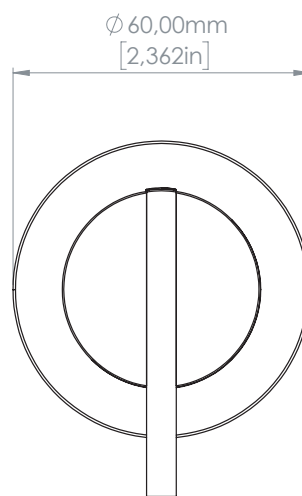

INS 106

Miscelatore monocomando da piano
Top mounted mono-control mix

Acciaio inox AISI 316L - Stainless steel AISI 316L

FINITURE DISPONIBILI - AVAILABLE FINISHING

S: satinato - satin
L: lucido - polish
BKS: nero satinato - satin black
GDS: oro satinato - satin gold
PGS: oro rosa satinato - pink gold satin
BKL: nero lucido - polish black
GDL: oro lucido - polish gold
PGL: oro rosa lucido - polish pink-gold

PULIZIA - CLEANING

TO USE
 - sapone neutro (ph 5.5)
neutral soap (ph 5.5)

DO NOT USE
 - acido fluoridrico
hydrofluoric acid
- acido cloridrico e muriatico
chloric and muriatic acid
- ipoclorito di sodio
chlorine bleach

Documentazione di proprietà di LINKI SRL. Ogni riproduzione, anche parziale, è vietata. Nessun dato potrà essere comunicato a terzi senza preventiva autorizzazione dell'azienda.
Linki SRL si riserva il diritto di apportare in qualsiasi momento, senza preavviso, modifiche al prodotto al fine del suo miglioramento.

The complete documentation is the exclusive property of Linki Srl. Every duplicate, even partial, is completely forbidden. No data can be shared with third parties without previous Company authorization.
Linki SRL reserves the right to modify the product, any time and without previous notice, for the purpose of its improvement.

rev. 15-09-2020