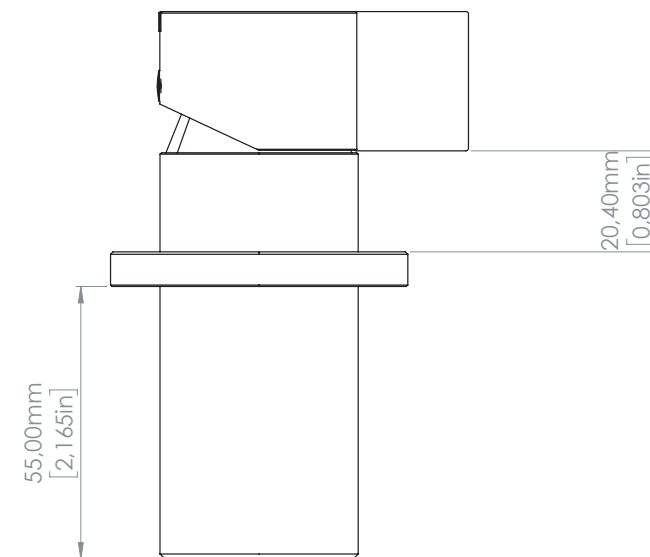

INS 106

Miscelatore monocomando da piano
Top mounted mono-control mix

Acciaio inox AISI 316L - Stainless steel AISI 316L

FINITURE DISPONIBILI - AVAILABLE FINISHING

S: satinato - satin
L: lucido - polish
BKS: nero satinato - satin black
GDS: oro satinato - satin gold
PGS: oro rosa satinato - pink gold satin
BKL: nero lucido - polish black
GDL: oro lucido - polish gold
PGL: oro rosa lucido - polish pink-gold

PULIZIA - CLEANING

TO USE
 - sapone neutro (ph 5.5)
neutral soap (ph 5.5)

DO NOT USE
 - acido fluoridrico
hydrofluoric acid
- acido cloridrico e muriatico
chloric and muriatic acid
- ipoclorito di sodio
chlorine bleach

Documentazione di proprietà di LINKI SRL. Ogni riproduzione, anche parziale, è vietata. Nessun dato potrà essere comunicato a terzi senza preventiva autorizzazione dell'azienda.
Linki SRL si riserva il diritto di apportare in qualsiasi momento, senza preavviso, modifiche al prodotto al fine del suo miglioramento.

The complete documentation is the exclusive property of Linki Srl. Every duplicate, even partial, is completely forbidden. No data can be shared with third parties without previous Company authorization.
Linki SRL reserves the right to modify the product, any time and without previous notice, for the purpose of its improvement.

rev. 15-09-2020