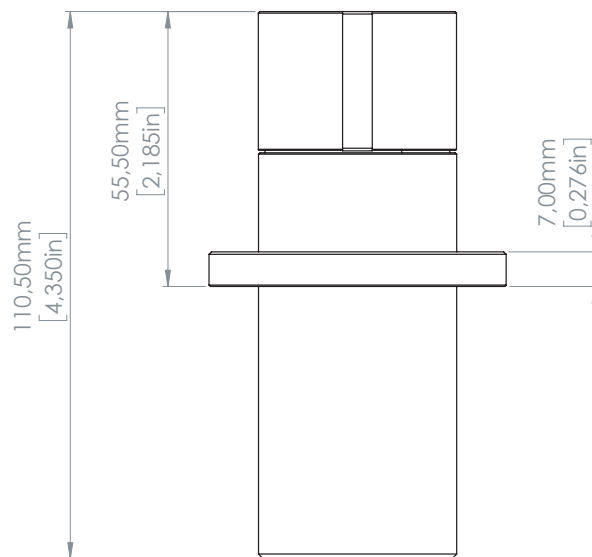

INS 106

Miscelatore monocomando da piano
Top mounted mono-control mix

Acciaio inox AISI 316L - Stainless steel AISI 316L

FINITURE DISPONIBILI - AVAILABLE FINISHING

S: satinato - satin
L: lucido - polish
BKS: nero satinato - satin black
GDS: oro satinato - satin gold
PGS: oro rosa satinato - pink gold satin
BKL: nero lucido - polish black
GDL: oro lucido - polish gold
PGL: oro rosa lucido - polish pink-gold

PULIZIA - CLEANING

TO USE
 - sapone neutro (ph 5.5)
neutral soap (ph 5.5)

DO NOT USE
 - acido fluoridrico
hydrofluoric acid
- acido cloridrico e muriatico
chloric and muriatic acid
- ipoclorito di sodio
chlorine bleach

Documentazione di proprietà di LINKI SRL. Ogni riproduzione, anche parziale, è vietata. Nessun dato potrà essere comunicato a terzi senza preventiva autorizzazione dell'azienda.
Linki SRL si riserva il diritto di apportare in qualsiasi momento, senza preavviso, modifiche al prodotto al fine del suo miglioramento.

The complete documentation is the exclusive property of Linki Srl. Every duplicate, even partial, is completely forbidden. No data can be shared with third parties without previous Company authorization.
Linki SRL reserves the right to modify the product, any time and without previous notice, for the purpose of its improvement.

rev. 15-09-2020