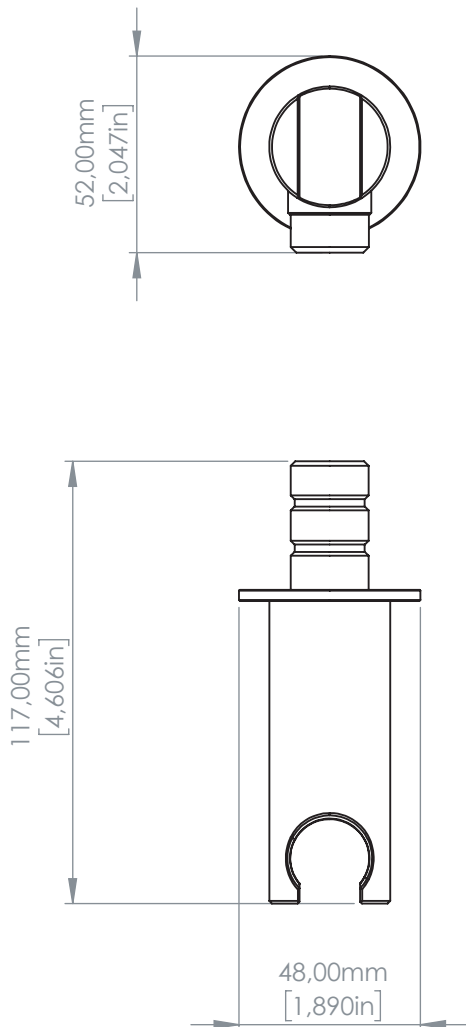

ACC 026

Supporto doccia con presa acqua
Shower-hand holder with water connection

Acciaio inox AISI 316L - Stainless steel AISI 316L

FINITURE DISPONIBILI - AVAILABLE FINISHING

S: satinato - satin
L: lucido - polish
BKS: nero satinato - satin black
GDS: oro satinato - satin gold
PGS: oro rosa satinato - pink gold satin
BKL: nero lucido - polish black
GDL: oro lucido - polish gold
PGL: oro rosa lucido - polish pink-gold

1/2" GAS