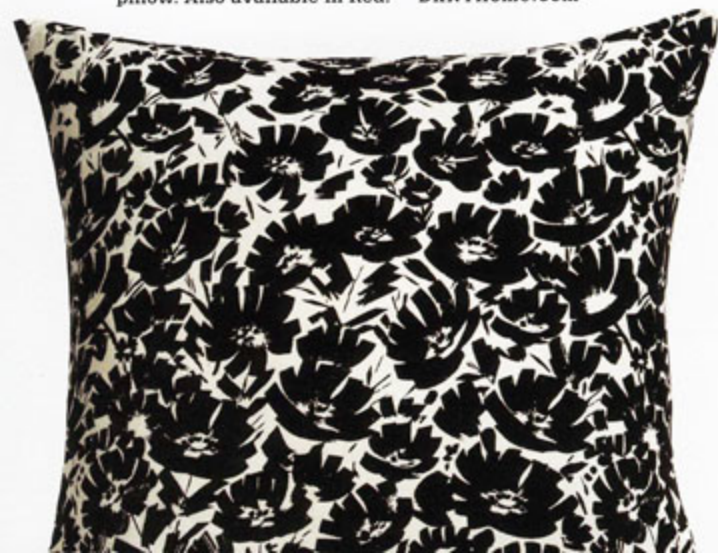

0 74851 08940 8 04

EASY STYLE

Lightweight, all-season synthetic defines the refined silhouettes of Sutherland's Olympus dining armchairs. sutherlandfurniture.com

PRODUCED BY
NICOLE HADDAD

TACTILE APPEAL

The Stepping Wood Chair and Ottoman (18"H) are made of bamboo plywood and painted MDF.

Chair: 36"H x 24"W x 32"D. thinkfabricate.com

WILD CONTRAST Bouquets of black wildflowers on an ivory ground define this 26"-square, cotton sateen pillow. Also available in Red. DKNYHome.com

DIGITAL FINESSE