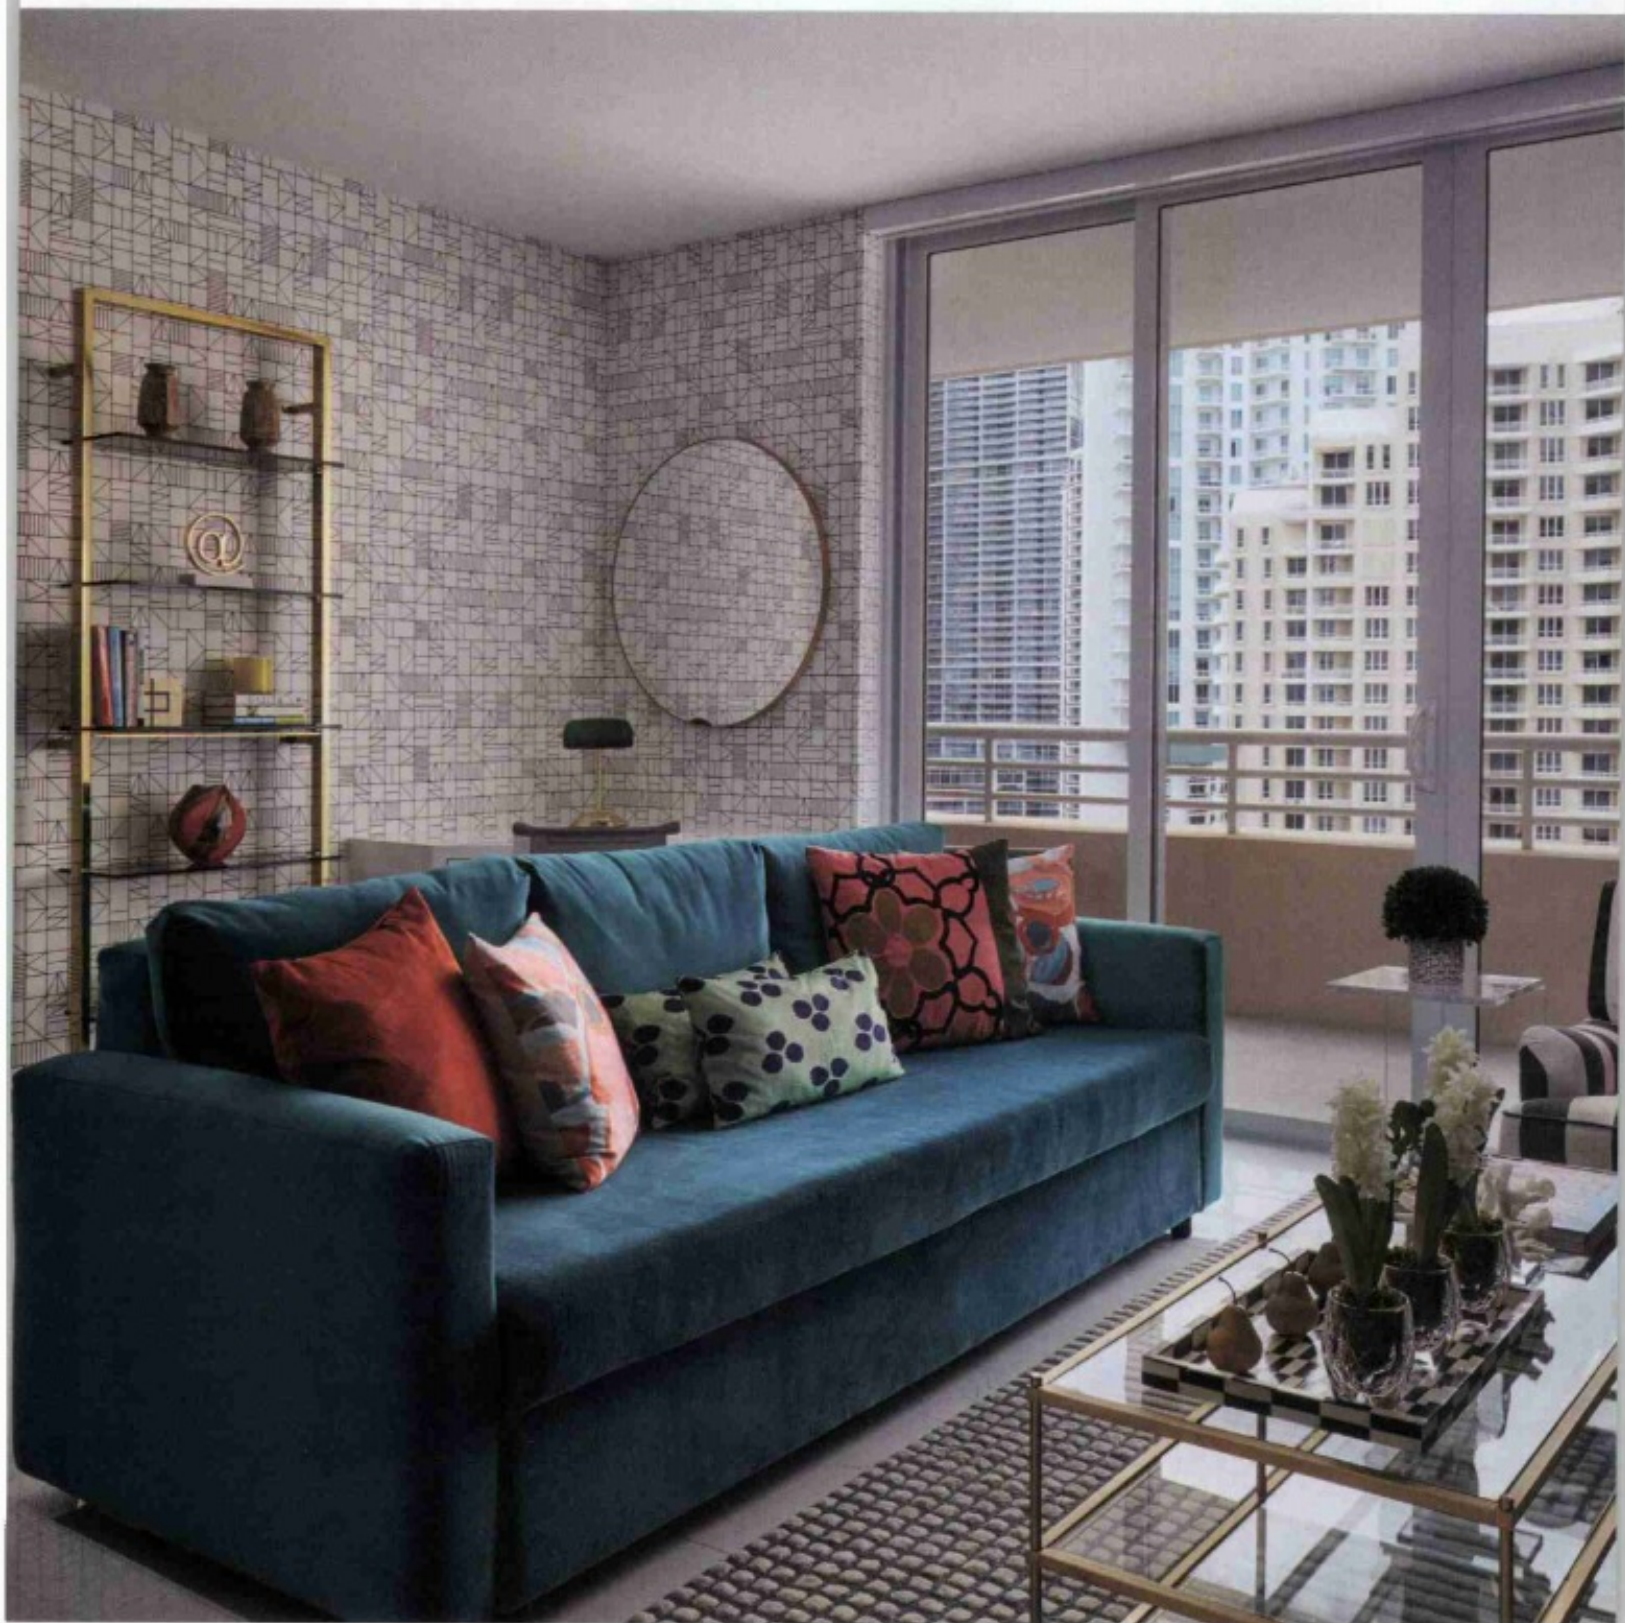

# BOLD DEPARTURE

ONE COUPLE'S AFFECTION FOR ALL THINGS FRENCH PROVIDES INSPIRATION FOR THEIR HOME ON BRICKELL KEY.

WRITTEN BY MINDY PANTIEL / PHOTOGRAPHY BY BRANTLEY PHOTOGRAPHY

With an established design theme of eclectic with a Parisian accent for a couple's Brickell Key apartment, designer Maite Granda combined classic French black-and-white stripes on the lounge chair with an Ikea sofa wearing Perennials fabric in the living room. The midcentury modern-inspired coffee table is from West Elm, as are the sofa's throw pillows. The geometric Seabrook wallpaper is from Palmetto Paint & Decorating Center, and the hand-tufted wool rug is from CB2.