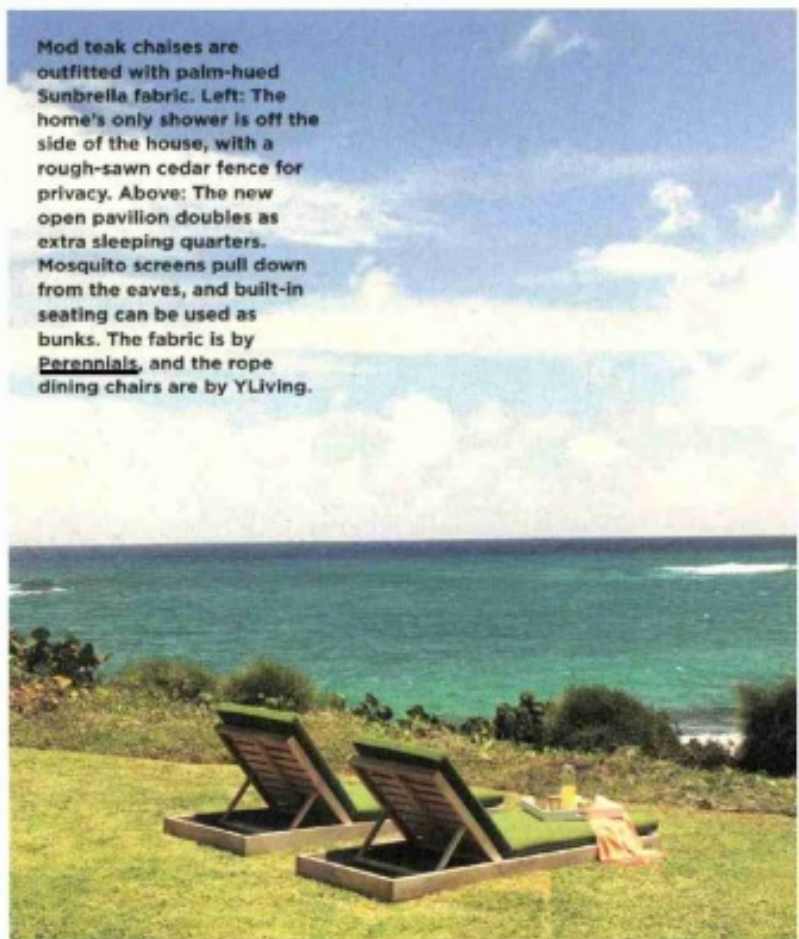

COASTAL LIVING[®]

Charming Cottages

SMALL ESCAPES WITH BIG IDEAS
AND TIMELESS STYLE

MAUI,
HAWAII

MAY 2018

OUR FAVORITE
SHADES OF BLUE

Mod teak chaises are outfitted with palm-hued Sunbrella fabric. Left: The home's only shower is off the side of the house, with a rough-sawn cedar fence for privacy. Above: The new open pavilion doubles as extra sleeping quarters. Mosquito screens pull down from the eaves, and built-in seating can be used as bunks. The fabric is by Perennials, and the rope dining chairs are by YLiving.