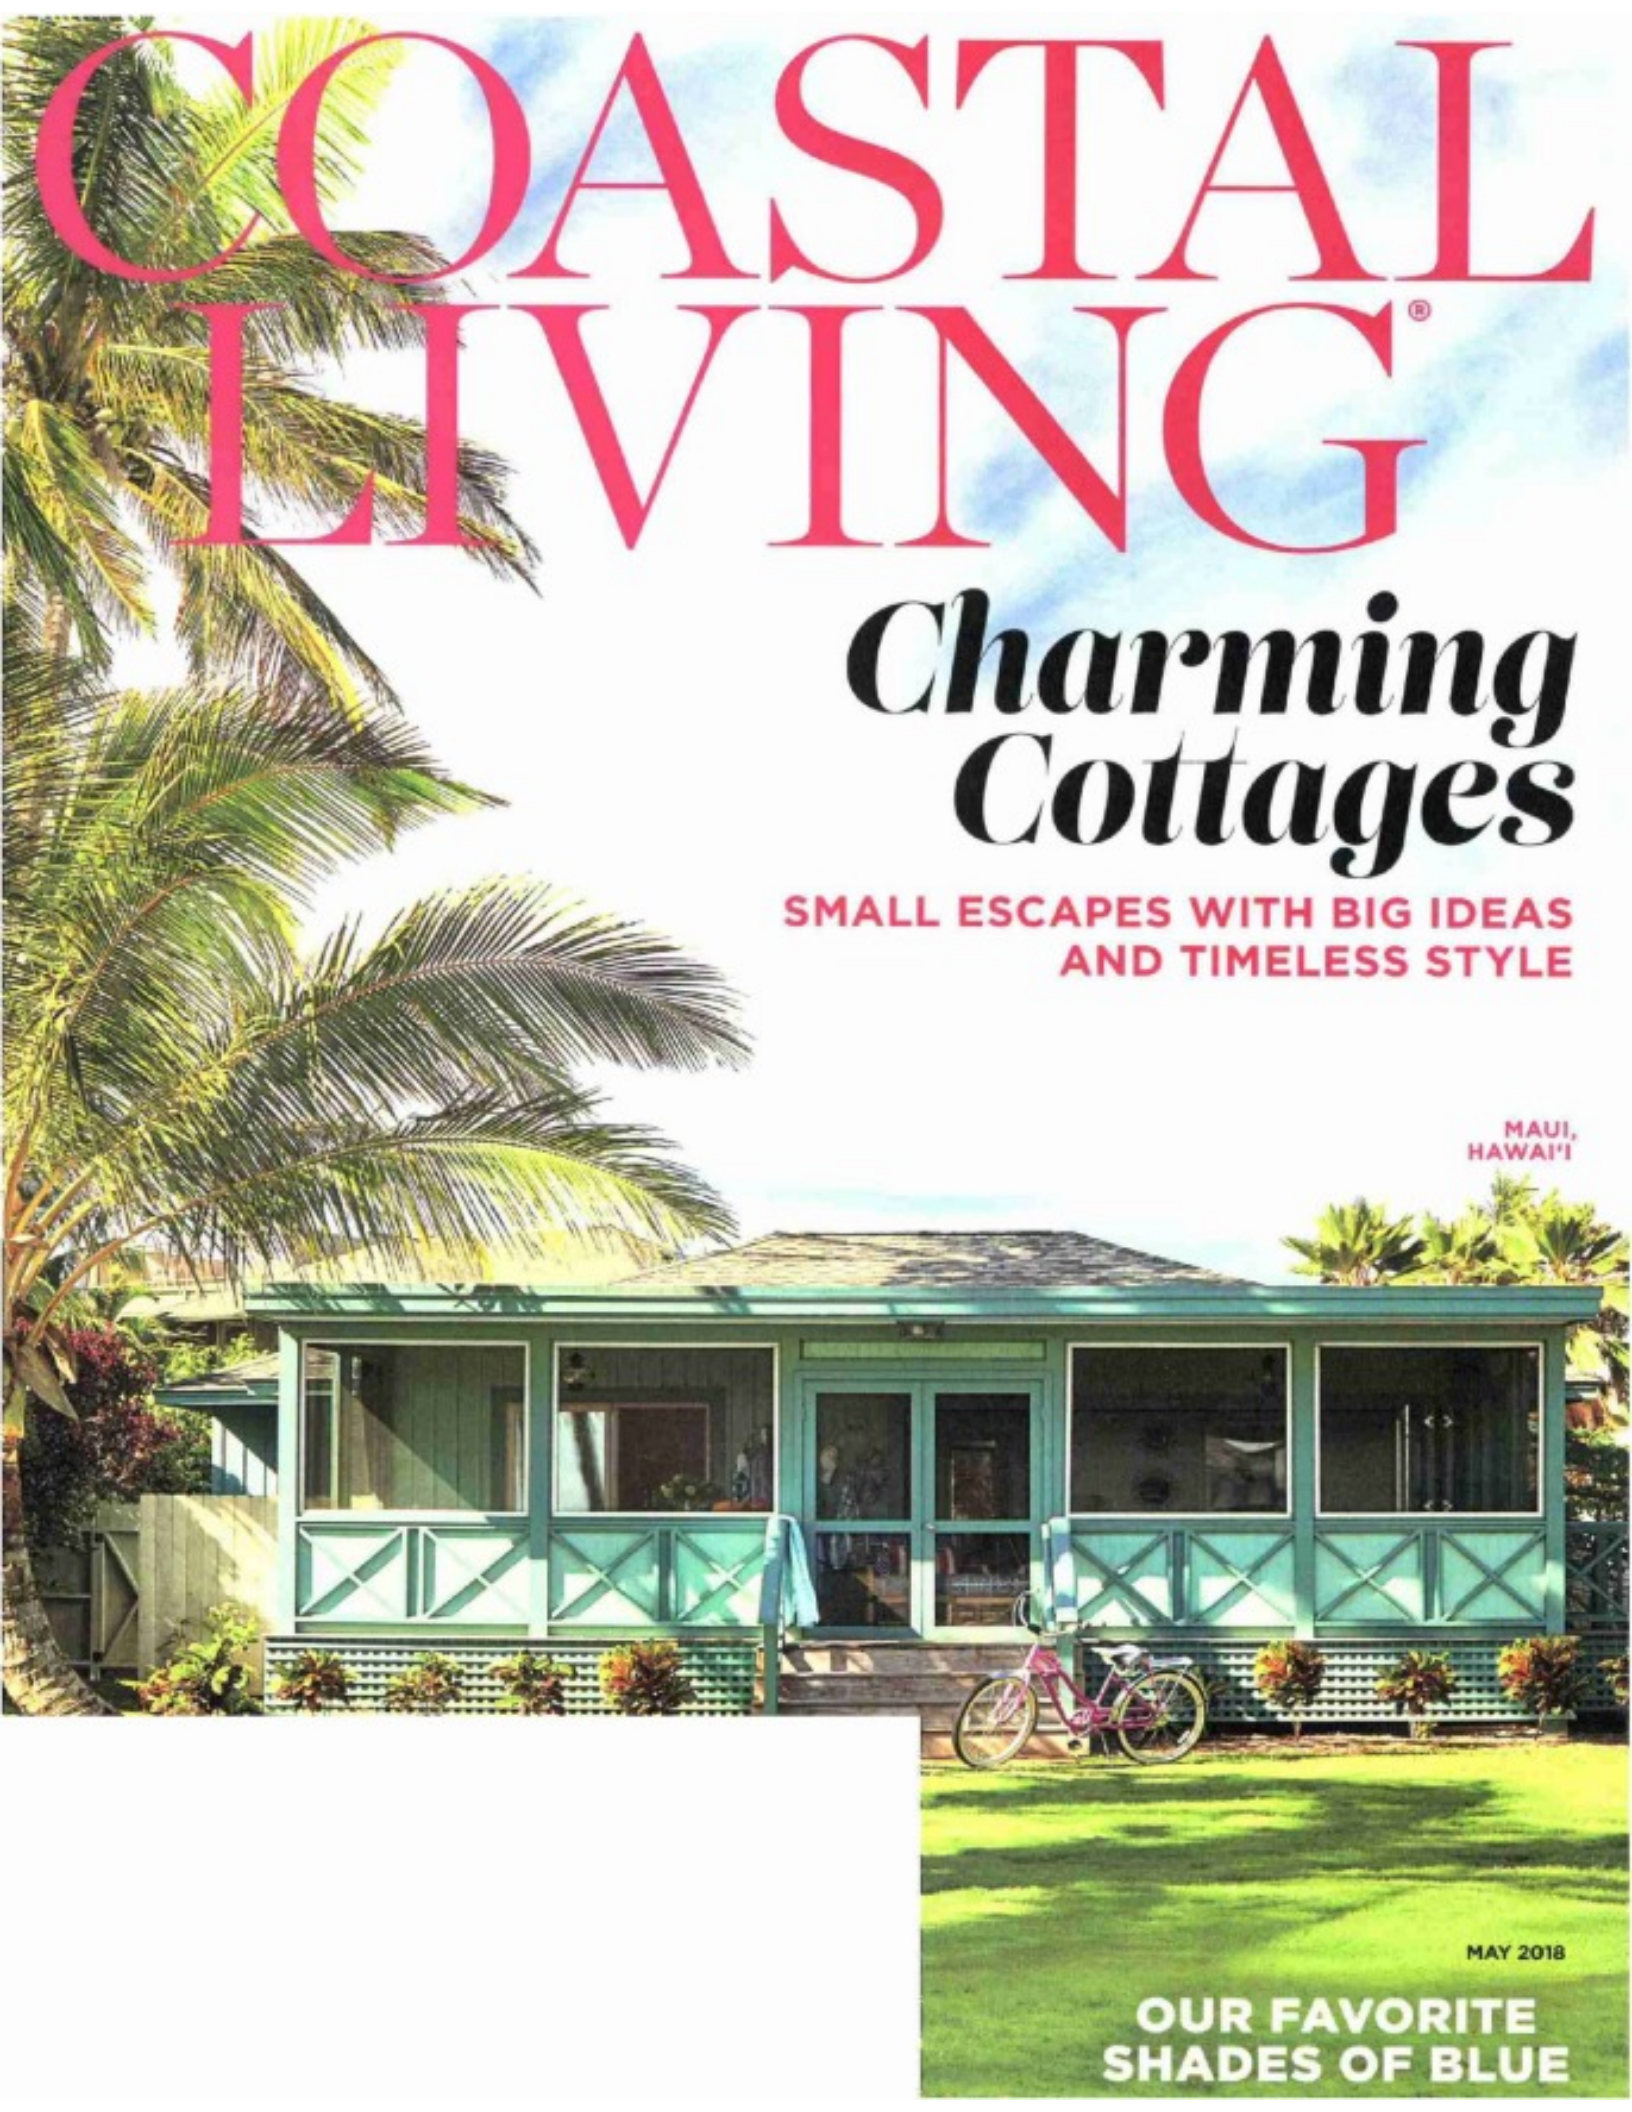

COASTAL LIVING[®]

Charming Cottages

SMALL ESCAPES WITH BIG IDEAS
AND TIMELESS STYLE

MAUI,
HAWAII

MAY 2018

OUR FAVORITE
SHADES OF BLUE

Mod teak chaises are outfitted with palm-hued Sunbrella fabric. Left: The home's only shower is off the side of the house, with a rough-sawn cedar fence for privacy. Above: The new open pavilion doubles as extra sleeping quarters. Mosquito screens pull down from the eaves, and built-in seating can be used as bunks. The fabric is by Perennials, and the rope dining chairs are by YLiving.