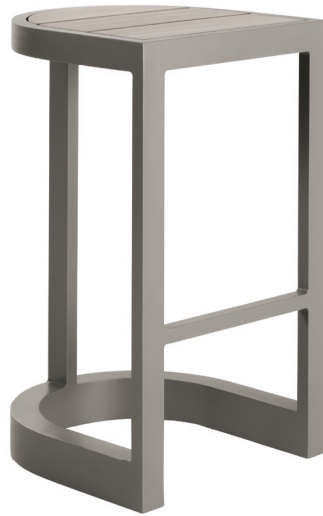

SUTHERLAND

91013

GREAT LAKES BAR STOOL

SHOWN IN SAND DOLLAR POWDER COAT AND WEATHERED FINISH

WIDTH	DEPTH	HEIGHT	SEAT HEIGHT (with cushions)	
18 in	18 in	30 in	32 in	
46 cm	46 cm	76 cm	81 cm	
COM	COL	WELT	FLANGE	TRIM
1 yd	14 sqft	.5 yd	.5 yd	5 yds

Powder coated aluminum frame with teak slats. Teak slats available in Weathered, Natural or Clear Sealer finish.

91013-E EXTERIOR CUSHIONS Cushions for exterior use are made of flow-through foam with Dacron.