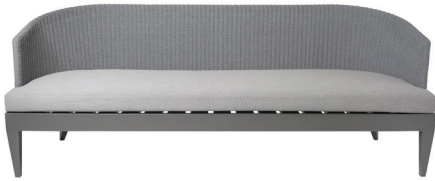

SUTHERLAND

6279 (WRS/WRF)

OLYMPUS WOVEN SOFA

SHOWN IN STEEL POWDER COAT

WIDTH	DEPTH	HEIGHT	ARM HEIGHT	SEAT HEIGHT	SEAT HEIGHT (with cushions)
78.5 in	29.5 in	29.5 in	25.5 in	13 in	16.5 in
199 cm	75 cm	75 cm	65 cm	33 cm	42 cm
COM	COL	WELT	FLANGE	TRIM	
4.5 yds	63 sqft	2 yds	2 yds	12.5 yds	

Powder coated aluminum frame with Perennials high-performance solution-dyed acrylic rope.

6279-WE EXTERIOR CUSHIONS Cushions for exterior use are made of flow-through foam with Dacron.

FC6279 FURNITURE COVER

AVAILABLE POWDER COAT FINISHES

Powder coat available in two standard colors.

Fog

Steel

AVAILABLE PERENNIALS ROPE

Nickel

Gray Hills

PHONE 214.638.4161 | TOLL FREE 800.717.8325 | FAX 214.638.5004 | SUTHERLANDFURNITURE.COM