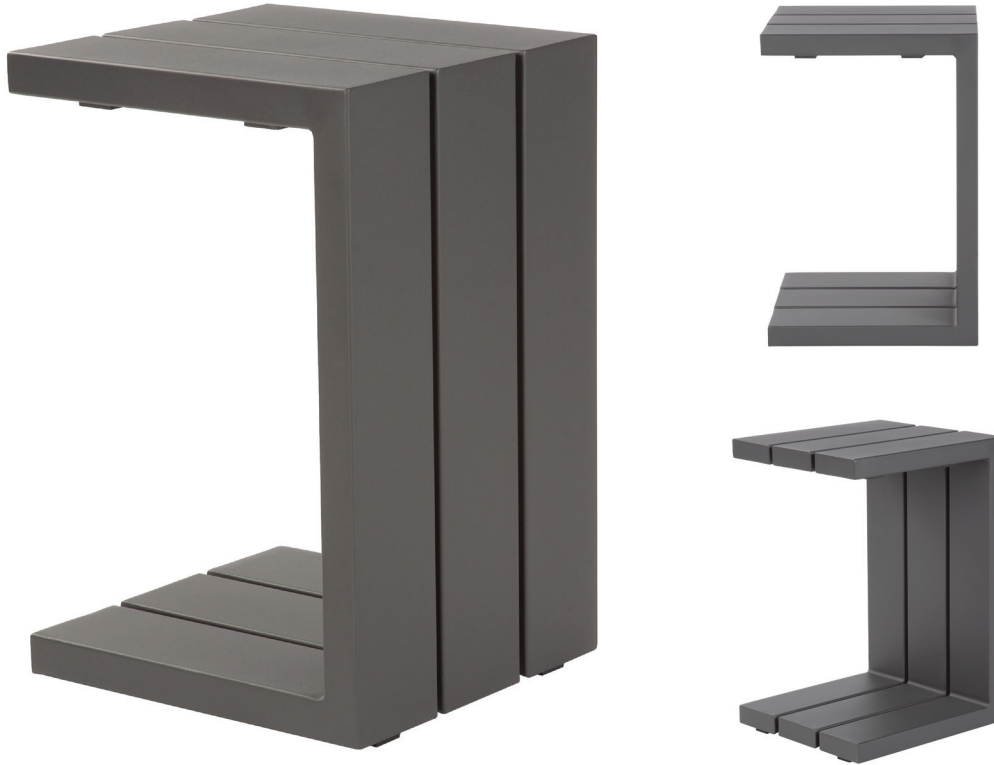

SUTHERLAND®

THE BOREK COLLECTION

203116 SAMOS C TABLE