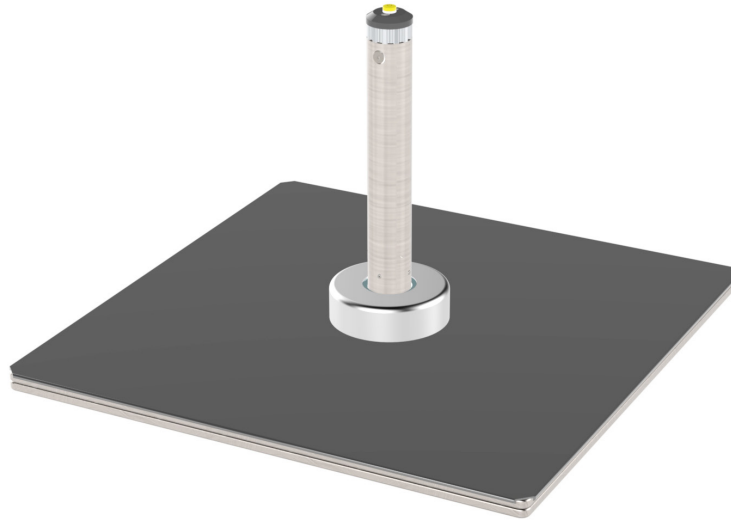

SUTHERLAND®

117036BLACK SQUARE UMBRELLA BASE — BLACK
117036SNOW SQUARE UMBRELLA BASE — SNOW
117036STEEL SQUARE UMBRELLA BASE — STEEL

Shown with pole inserted over base

WIDTH 36" (91cm)

DEPTH 36" (91cm)

HEIGHT 1.5" (4cm)

TOTAL VISIBLE HEIGHT WITH STEM 3" (8cm)

TOTAL CONCEALED OVERALL HEIGHT 19.5" (50cm)

WEIGHT 400lbs / 181kg

POWDER COAT ALUMINUM BASE COVER

(shown in Steel)

Galvanized steel base with powder coat aluminum cover.

Powder coat available in 3 standard colors.

AVAILABLE POWDER COAT ALUMINUM FINISHES

SUTHERLAND®

phone 214.638.4161 | toll free 800.717.8325 | fax 214.638.5004 | sutherlandfurniture.com