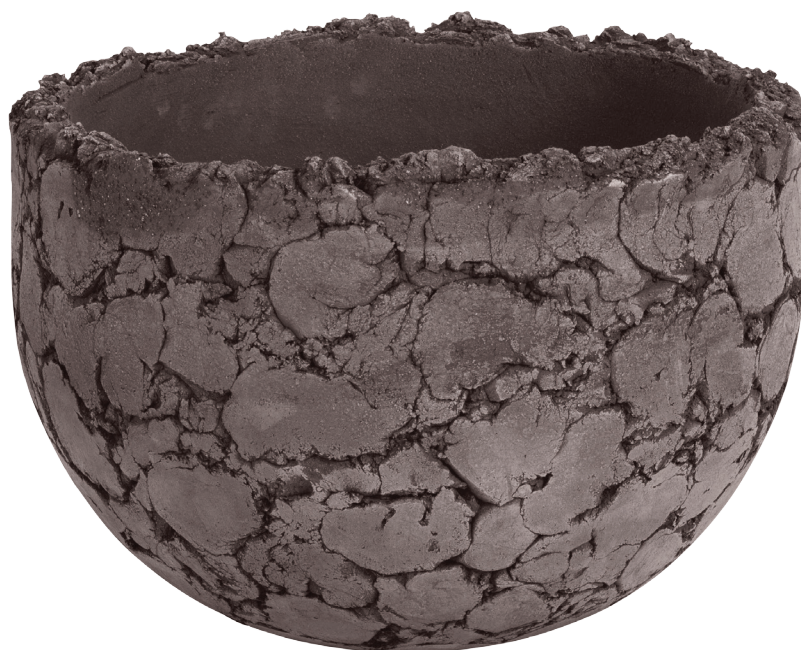

SUTHERLAND®

100090 LAVA SMALL

DESIGNED BY DOMANI

DIAMETER 20" (51cm)

HEIGHT 14" (36cm)

WEIGHT 52 lbs.

TERRACOTTA

Dimensions will vary as items are handmade

SUTHERLAND®

phone 214.638.4161 | toll free 800.717.8325 | fax 214.638.5004 | sutherlandfurniture.com