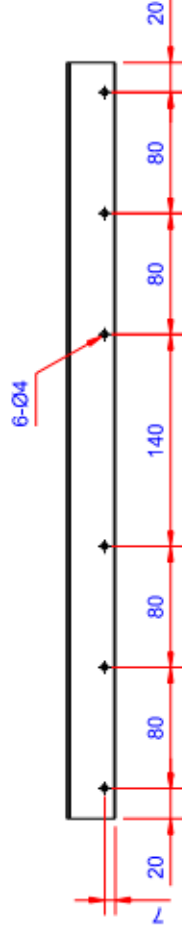

Data:	
Scale:	1:5
Material	EN AW-1060-H24
Material thickness	0.6 mm.
Material length	500 mm.
Pcs/pallet	
Pcs/box	

NOTE:
 WHITE WITH FILM RAL 9010

1:1

Date	25.03.2022
NO	TPW21004-GTB