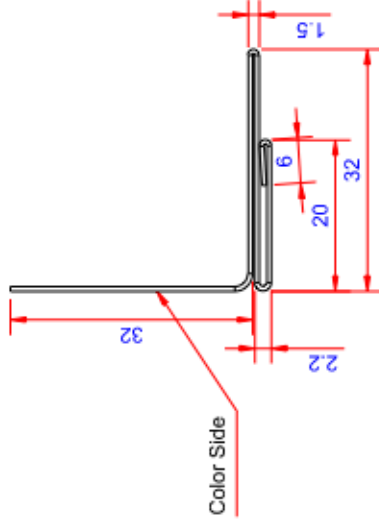

Data:	
Scale:	1:5
Material	EN AW-1060-H24
Material thickness	0.6 mm.
Material length	500 mm.
Pcs/pallet	
Pcs/box	

NOTE:
 WHITE WITH FILM RAL 9010

1:1

Date	25.03.2022
NO	TPW21004-GTB