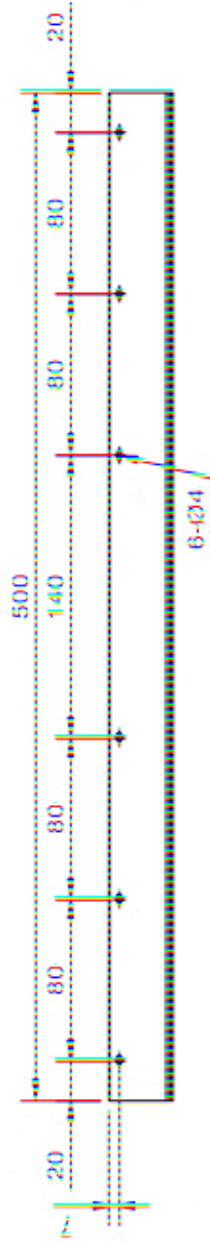

Data:	
Scale:	1:5
Material	EN AW-1060-H24
Material thickness	0.6 mm.
Material length	500 mm.
Pcs/pallet	
Pcs/box	

NOTE:
 WHITE WITH FILM RAL 9010

Date	27.04.2023
NO	TPW21003-GTB