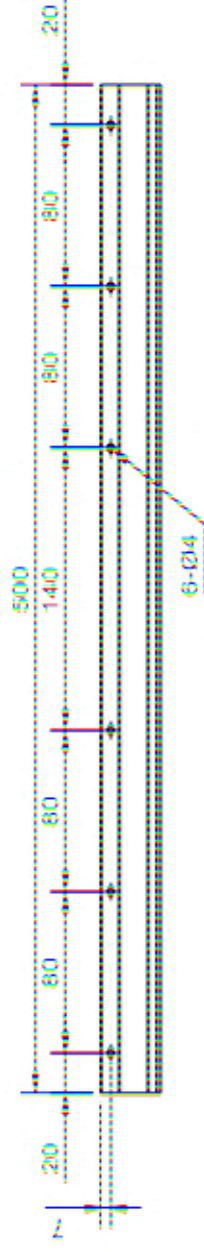

Data:	
Scale:	1:5
Material	EN AW-1060-H24
Material thickness	0.6 mm.
Material length	500 mm.
Pcs/pallet	
Pcs/box	

NOTE:

WHITE WITH FILM RAL 9010

Date	27.04.2023
NO	TPW21002-GTB