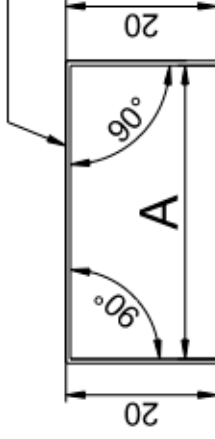

Data:	
Scale:	1:1
Material	EN AW-1060-H14
Material thickness	0.6 mm.
Material length	1000 mm.
Pcs/pallet	
Pcs/box	

NOTE:
 White paint+film

This side is white paint+film.

NO.	A
TPW10001	65
TPW10002	90
TPW10003	100
TPW10004	115
TPW10005	120
TPW10006	140