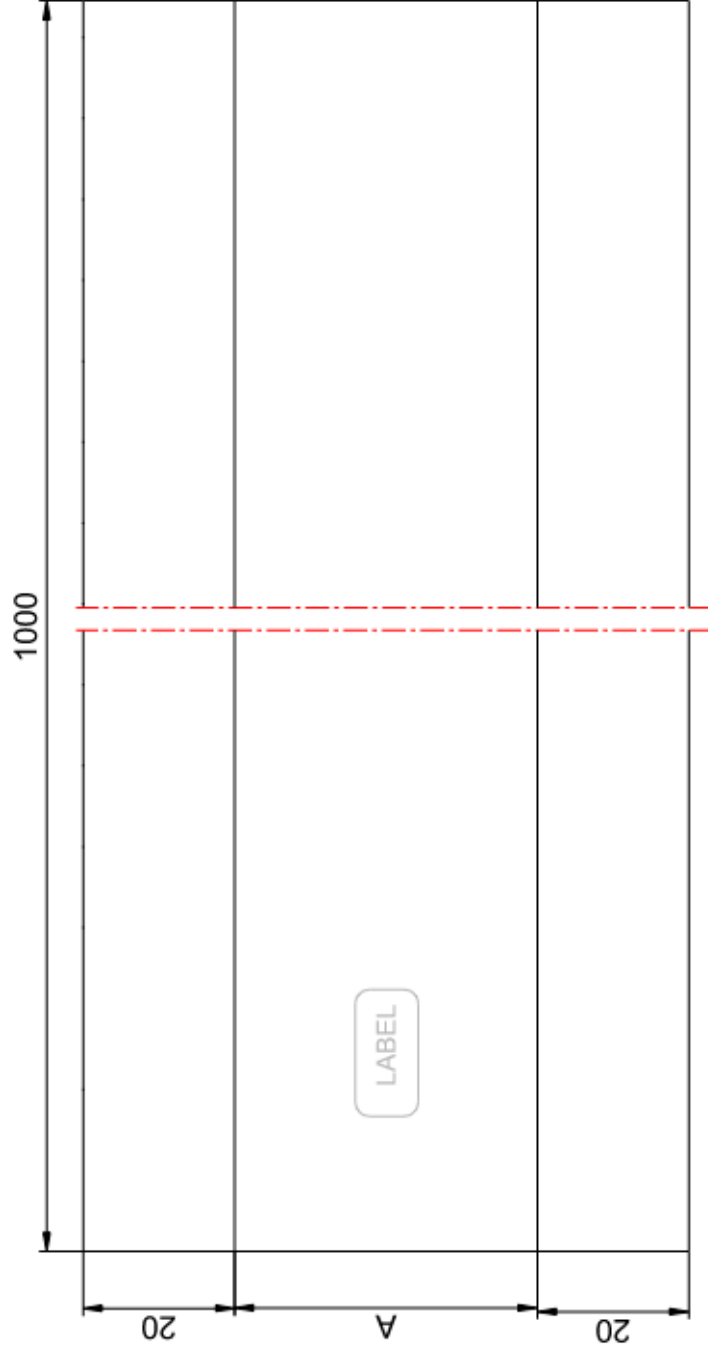

Data:	
Scale:	1:1
Material	EN AW-1060-H14
Material thickness	0.6 mm.
Material length	1000 mm.
Pcs/pallet	
Pcs/box	

NOTE:
 White paint+film

This side is white paint+film.

NO.	A
TPW10001	65
TPW10002	90
TPW10003	100
TPW10004	115
TPW10005	120
TPW10006	140