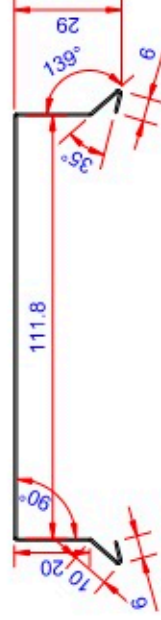

Data:	
Scale:	1:2
Material	EN AW-1060-H24
Material thickness	0.6 mm.
Material length	225 mm.
Pcs/pallet	
Pcs/box	

NOTE:

White paint, RAL9010

This side is white paint+film.

Date	17.03.2023
NO	TPW04405-GTB