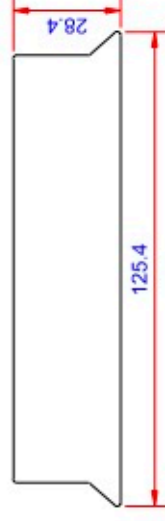

Data:	
Scale:	1:2
Material	EN AW-1060-H24
Material thickness	0.6 mm.
Material length	225 mm.
Pcs/pallet	
Pcs/box	

NOTE:

White paint, RAL9010

This side is white paint+film.

Date	17.03.2023
NO	TPW04405-GTB