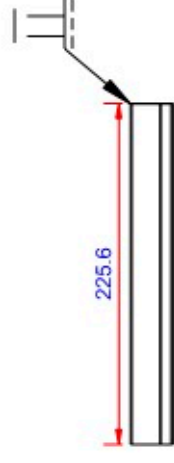

Data:	
Scale:	1:2
Material	EN AW-1060-H24
Material thickness	0.6 mm.
Material length	225 mm.
Pcs/pallet	
Pcs/box	

NOTE:

White paint, RAL9010

This side is white paint+film.

Date	17.03.2023
NO	TPW04405-GTB