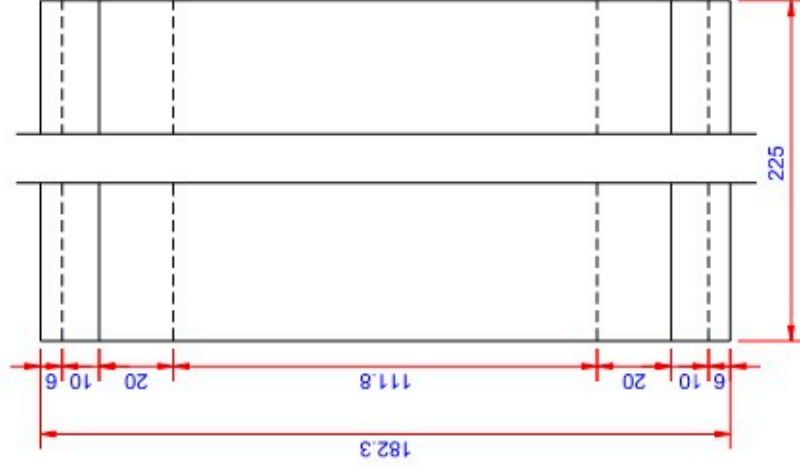

Data:	
Scale:	1:2
Material	EN AW-1060-H24
Material thickness	0.6 mm.
Material length	225 mm.
Pcs/pallet	
Pcs/box	

NOTE:

White paint, RAL9010

This side is white paint+film.

Date	17.03.2023
NO	TPW04405-GTB