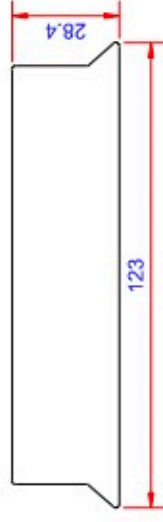

Data:	
Scale:	1:2
Material	EN AW-1060-H24
Material thickness	0.6 mm.
Material length	225 mm.
Pcs/pallet	
Pcs/box	

NOTE:

White paint, RAL9010

This side is white paint+film.