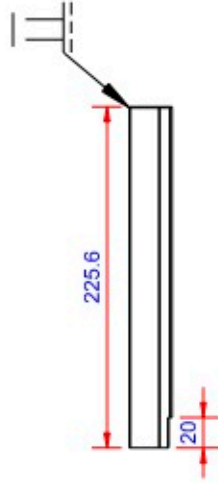

Data:	
Scale:	1:2
Material	EN AW-1060-H24
Material thickness	0.6 mm.
Material length	225 mm.
Pcs/pallet	
Pcs/box	

NOTE:

White paint, RAL9010

This side is white paint+film.