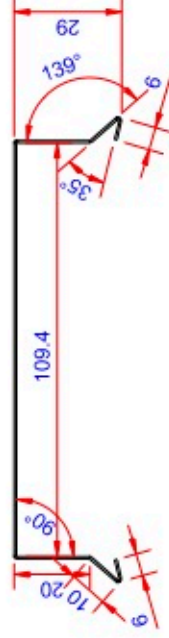

Data:	
Scale:	1:2
Material	EN AW-1060-H24
Material thickness	0.6 mm.
Material length	225 mm.
Pcs/pallet	
Pcs/box	

NOTE:

White paint, RAL9010

This side is white paint+film.