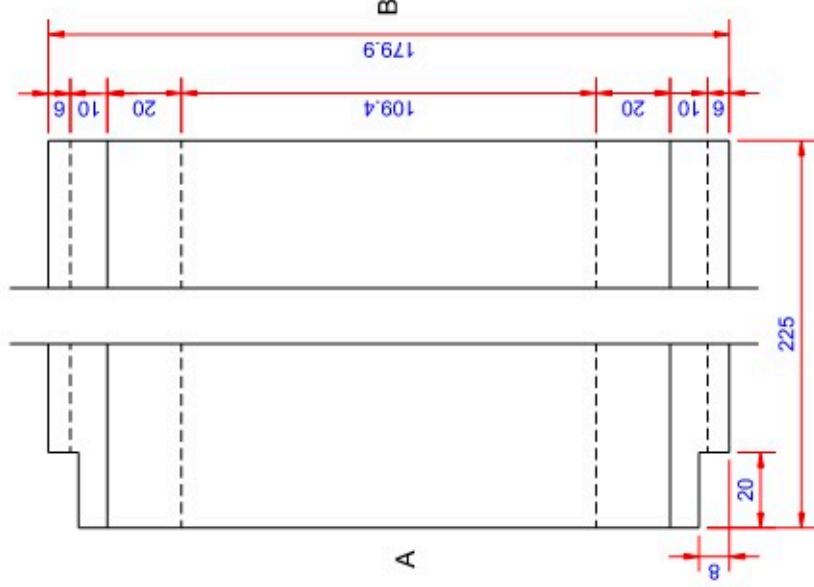

Data:	
Scale:	1:2
Material	EN AW-1060-H24
Material thickness	0.6 mm.
Material length	225 mm.
Pcs/pallet	
Pcs/box	

NOTE:

White paint, RAL9010

This side is white paint+film.