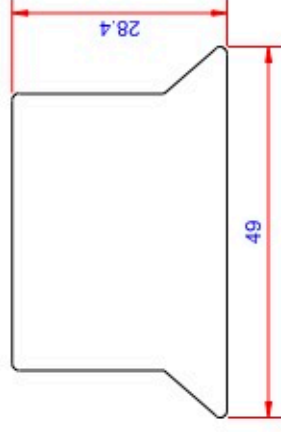

Data:	
Scale:	1:1
Material:	EN AW-1060-H24
Material thickness:	0.6 mm.
Material length:	225 mm.
Pcs/pallet:	
Pcs/box:	

NOTE:

White paint, RAL9010

Date	17.03.2023
NO	TPW04304-GTB