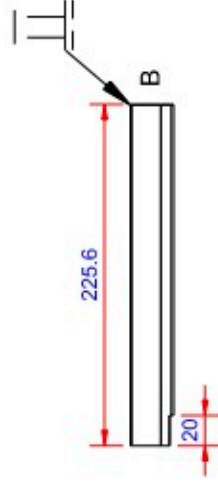

Data:	
Scale:	1:1
Material:	EN AW-1060-H24
Material thickness:	0.6 mm.
Material length:	225 mm.
Pcs/pallet:	
Pcs/box:	

NOTE:

White paint, RAL9010

Date	17.03.2023
NO	TPW04304-GTB