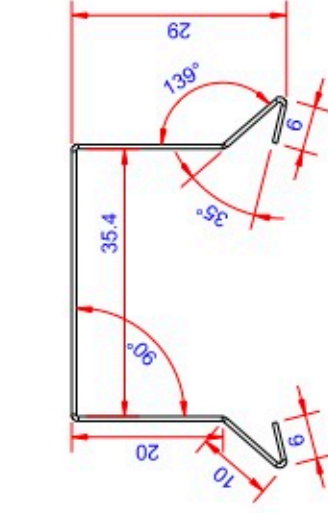

Data:	
Scale:	1:1
Material:	EN AW-1060-H24
Material thickness:	0.6 mm.
Material length:	225 mm.
Pcs/pallet:	
Pcs/box:	

NOTE:

White paint, RAL9010

Date	17.03.2023
NO	TPW04304-GTB