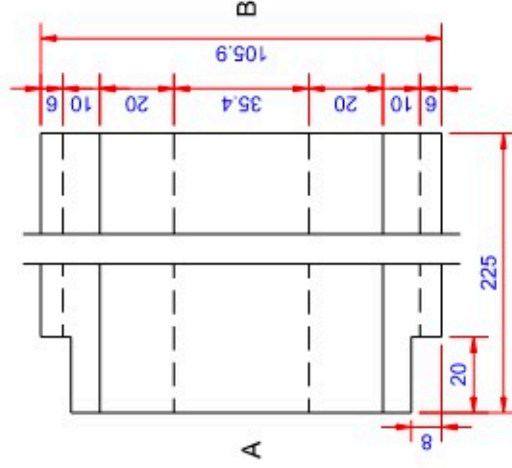

Data:	
Scale:	1:1
Material:	EN AW-1060-H24
Material thickness:	0.6 mm.
Material length:	225 mm.
Pcs/pallet:	
Pcs/box:	

NOTE:

White paint, RAL9010

Date	17.03.2023
NO	TPW04304-GTB