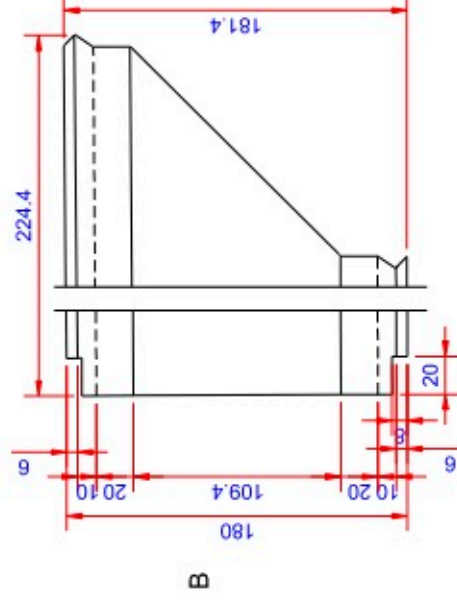

Data:	
Scale:	1:2
Material:	EN AW-1060-H24
Material thickness:	0.6 mm.
Material length:	225 mm.
Pcs/pallet	
Pcs/box	

NOTE:

White paint, RAL9010

This side is white paint+film.