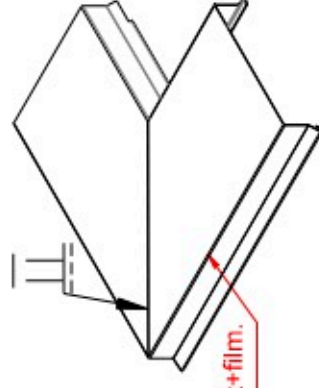

Data:	
Scale:	1:2
Material:	EN AW-1060-H24
Material thickness:	0.6 mm.
Material length:	225 mm.
Pcs/pallet	
Pcs/box	

NOTE:

White paint, RAL9010

This side is white paint+film.