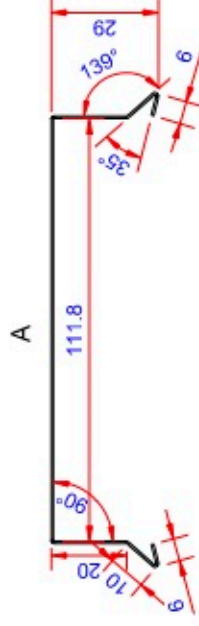

Data:	
Scale:	1:2
Material:	EN AW-1060-H24
Material thickness:	0.6 mm.
Material length:	225 mm.
Pcs/pallet	
Pcs/box	

NOTE:

White paint, RAL9010

This side is white paint+film.