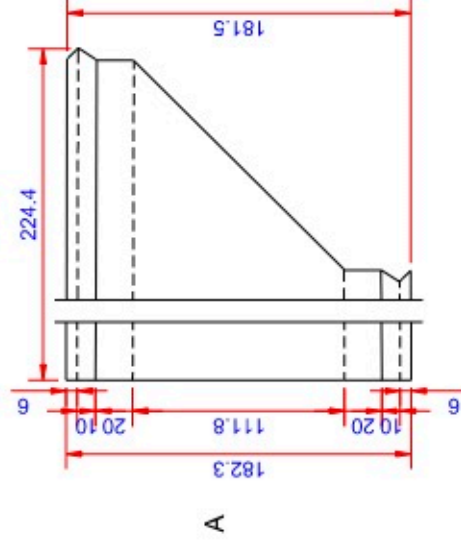

Data:	
Scale:	1:2
Material:	EN AW-1060-H24
Material thickness:	0.6 mm.
Material length:	225 mm.
Pcs/pallet	
Pcs/box	

NOTE:

White paint, RAL9010

This side is white paint+film.