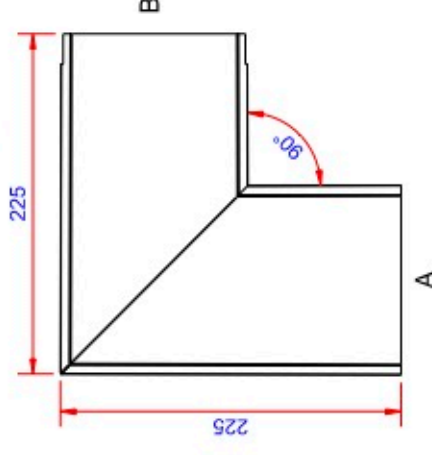

Data:	
Scale:	1:2
Material:	EN AW-1060-H24
Material thickness:	0.6 mm.
Material length:	225 mm.
Pcs/pallet	
Pcs/box	

NOTE:

White paint, RAL9010

This side is white paint+film.