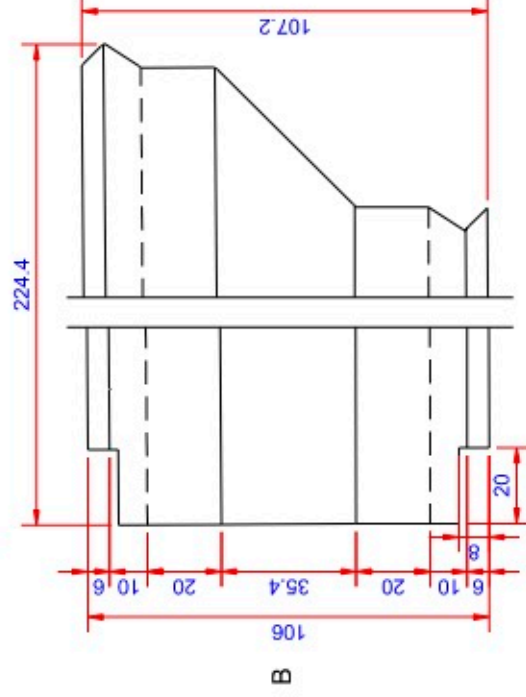

Data:	
Scale:	1:1
Material	EN AW-1060-H24
Material thickness	0.6 mm.
Material length	225 mm.
Pcs/pallet	
Pcs/box	

NOTE:

White paint, RAL9010

This side is white paint+film.

Date	17.03.2023
NO	TPW04104-GTB