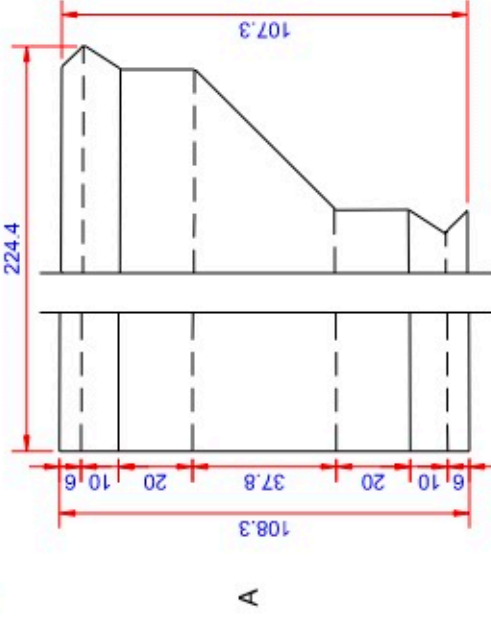

Data:	
Scale:	1:1
Material	EN AW-1060-H24
Material thickness	0.6 mm.
Material length	225 mm.
Pcs/pallet	
Pcs/box	

NOTE:

White paint, RAL9010

This side is white paint+film.

Date	17.03.2023
NO	TPW04104-GTB