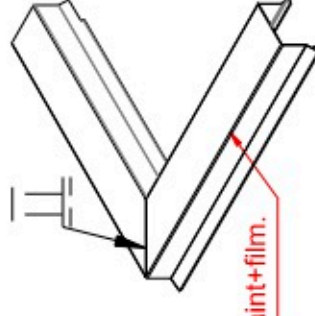

Data:	
Scale:	1:1
Material	EN AW-1060-H24
Material thickness	0.6 mm.
Material length	225 mm.
Pcs/pallet	
Pcs/box	

NOTE:

White paint, RAL9010

This side is white paint+film.

Date	17.03.2023
NO	TPW04104-GTB