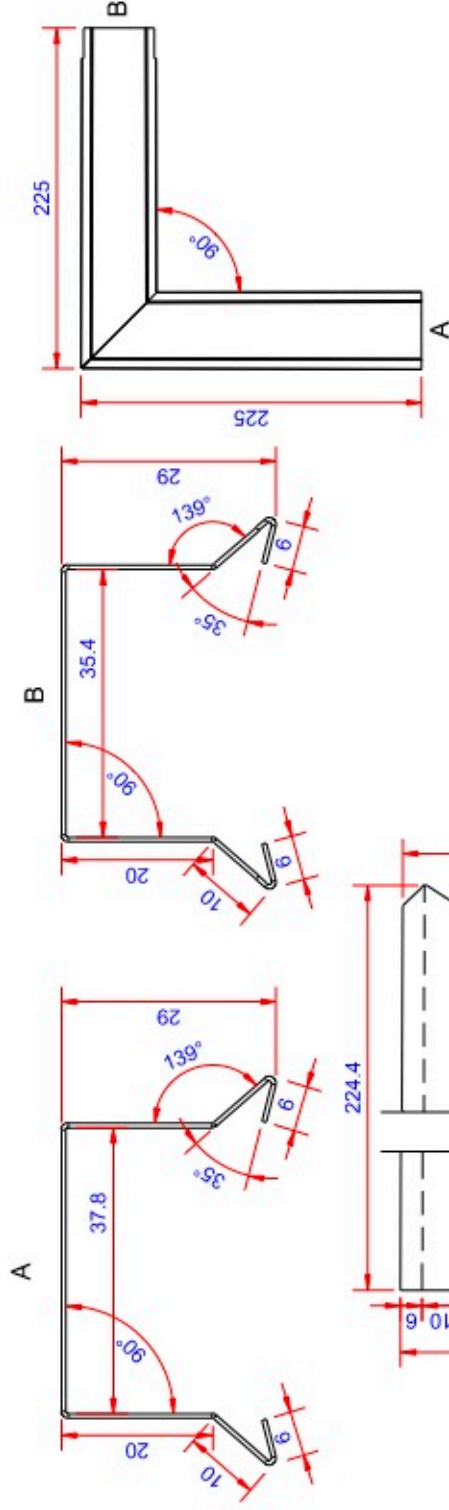

Data:	
Scale:	1:1
Material	EN AW-1060-H24
Material thickness	0.6 mm.
Material length	225 mm.
Pcs/pallet	
Pcs/box	

NOTE:

White paint, RAL9010

This side is white paint+film.

Date	17.03.2023
NO	TPW04104-GTB