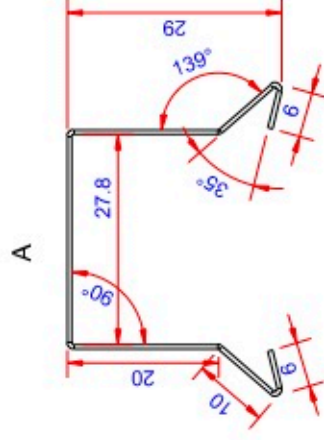

Data:	
Scale:	1:1
Material:	EN AW-1060-H24
Material thickness:	0.6 mm.
Material length:	225 mm.
Pcs/pallet	
Pcs/box	

NOTE:

White paint, RAL9010

This side is white paint+film.