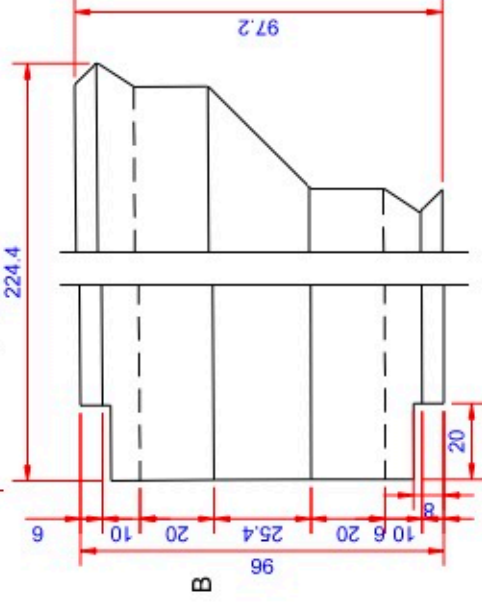

Data:	
Scale:	1:1
Material:	EN AW-1060-H24
Material thickness:	0.6 mm.
Material length:	225 mm.
Pcs/pallet	
Pcs/box	

NOTE:

White paint, RAL9010

This side is white paint+film.