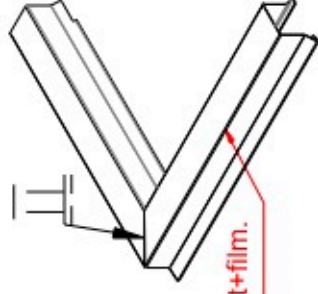

Data:	
Scale:	1:1
Material:	EN AW-1060-H24
Material thickness:	0.6 mm.
Material length:	225 mm.
Pcs/pallet	
Pcs/box	

NOTE:

White paint, RAL9010

This side is white paint+film.