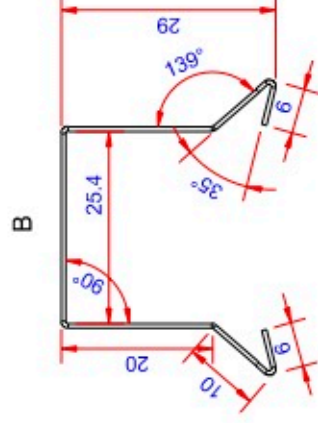

Data:	
Scale:	1:1
Material:	EN AW-1060-H24
Material thickness:	0.6 mm.
Material length:	225 mm.
Pcs/pallet	
Pcs/box	

NOTE:

White paint, RAL9010

This side is white paint+film.