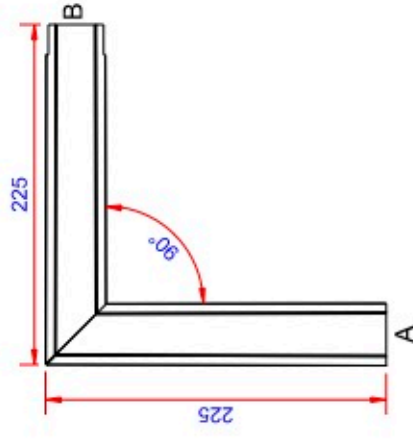

Data:	
Scale:	1:1
Material:	EN AW-1060-H24
Material thickness:	0.6 mm.
Material length:	225 mm.
Pcs/pallet	
Pcs/box	

NOTE:

White paint, RAL9010

This side is white paint+film.