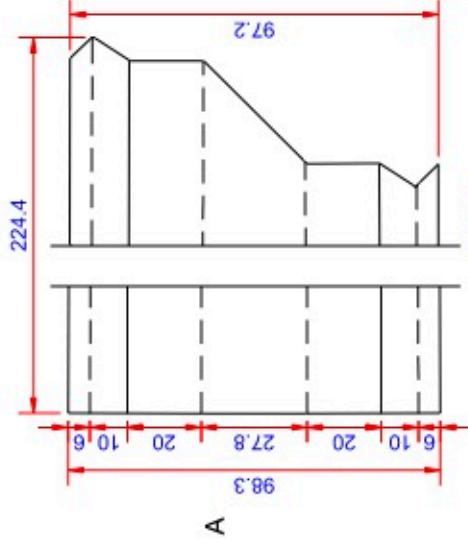

Data:	
Scale:	1:1
Material:	EN AW-1060-H24
Material thickness:	0.6 mm.
Material length:	225 mm.
Pcs/pallet	
Pcs/box	

NOTE:

White paint, RAL9010

This side is white paint+film.