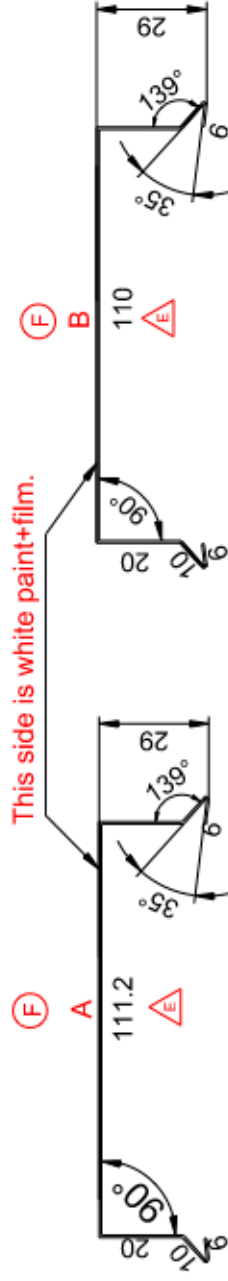

Data:	
Scale:	1:2
Material	EN AW-1060-H14
Material thickness	0.6 mm.
Material length	1000 mm.
Pcs/pallet	
Pcs/box	

NOTE:
White paint+film

This side is white paint+film.

Date	25.03.2022
NO	TPW04005-GTB