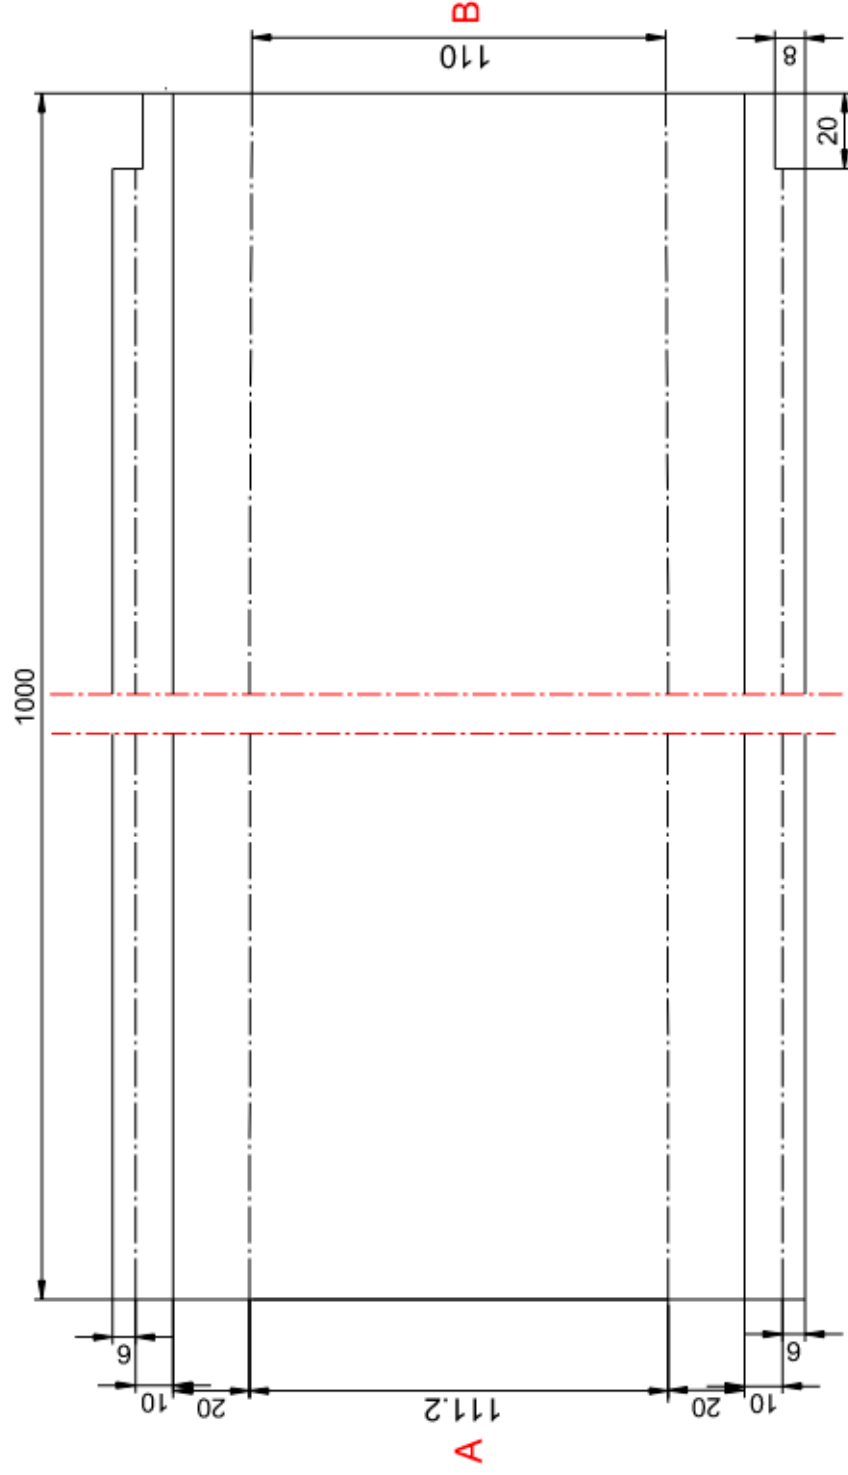

Data:	
Scale:	1:2
Material	EN AW-1060-H14
Material thickness	0.6 mm.
Material length	1000 mm.
Pcs/pallet	
Pcs/box	

NOTE:
White paint+film

This side is white paint+film.

Date	25.03.2022
NO	TPW04005-GTB