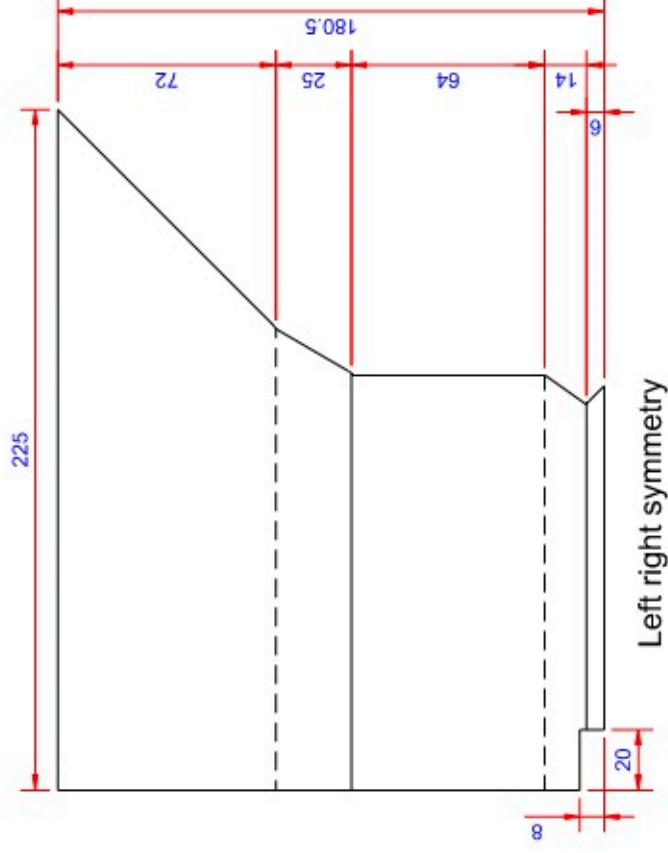

| | |
|--------------------|----------------|
| Data: | |
| Scale: | 1:2.5 |
| Material | EN AW-1060-H24 |
| Material thickness | 0.6 mm. |
| Material length | 225 mm. |
| Pcs/pallet | |
| Pcs/box | |

NOTE:

White paint, RAL9010

This side is white paint+film.