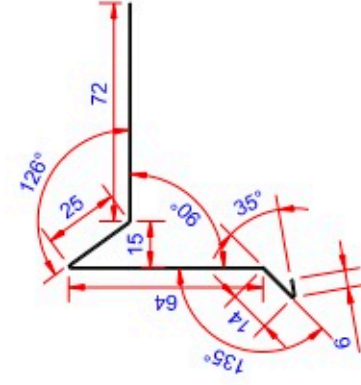

Data:	
Scale:	1:2.5
Material	EN AW-1060-H24
Material thickness	0.6 mm.
Material length	225 mm.
Pcs/pallet	
Pcs/box	

NOTE:

White paint, RAL9010