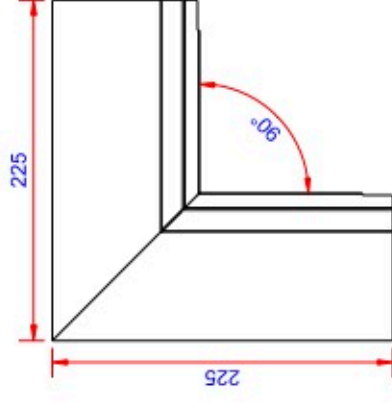

Data:	
Scale:	1:2.5
Material	EN AW-1060-H24
Material thickness	0.6 mm.
Material length	225 mm.
Pcs/pallet	
Pcs/box	

NOTE:

White paint, RAL9010