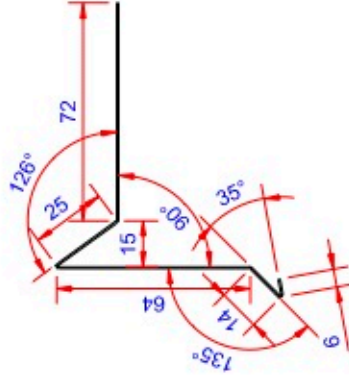

Data:	
Scale:	1:2.5
Material	EN AW-1060-H24
Material thickness	0.6 mm.
Material length	225 mm.
Pcs/pallet	
Pcs/box	

NOTE:

White paint, RAL9010

This side is white paint+film.

Date	17.03.2023
NO	TPW03104-GTB