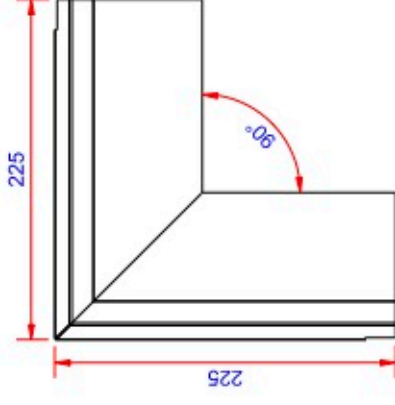

Data:	
Scale:	1:2.5
Material	EN AW-1060-H24
Material thickness	0.6 mm.
Material length	225 mm.
Pcs/pallet	
Pcs/box	

NOTE:

White paint, RAL9010

This side is white paint+film.

Date	17.03.2023
NO	TPW03104-GTB