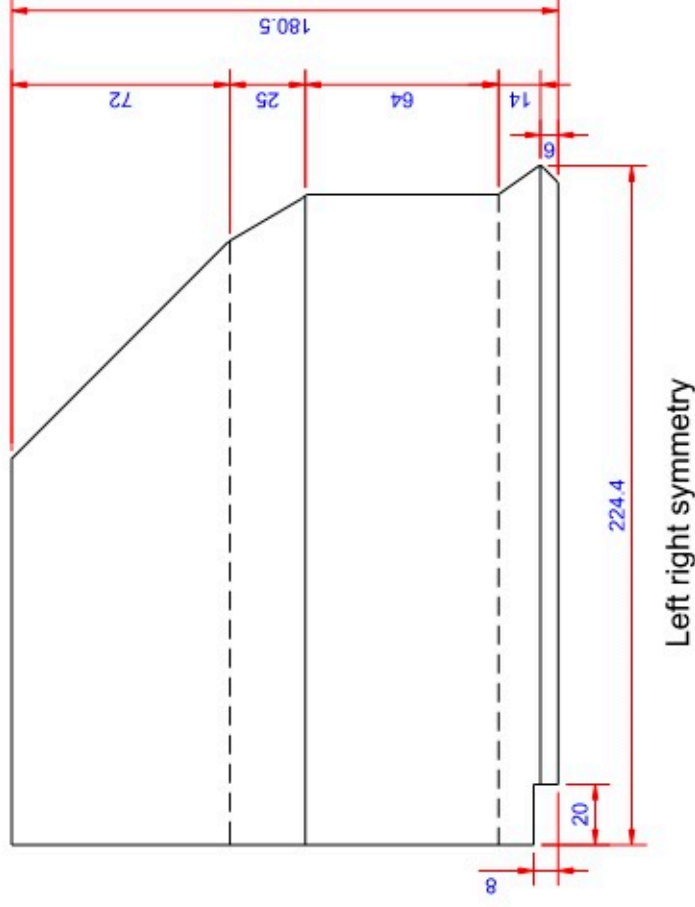

Data:	
Scale:	1:2.5
Material	EN AW-1060-H24
Material thickness	0.6 mm.
Material length	225 mm.
Pcs/pallet	
Pcs/box	

NOTE:

White paint, RAL9010

This side is white paint+film.

Date	17.03.2023
NO	TPW03104-GTB