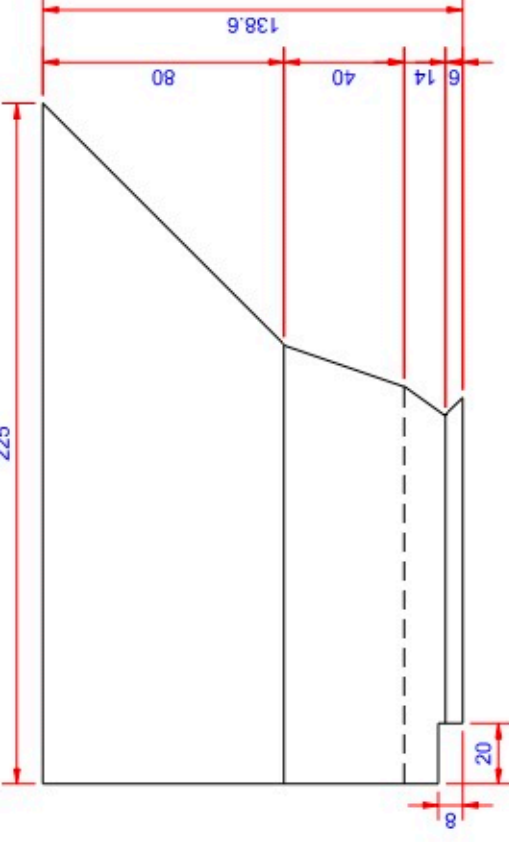

Data:	
Scale:	1:2.5
Material	EN AW-1060-H24
Material thickness	0.6 mm.
Material length	225 mm.
Pcs/pallet	
Pcs/box	

NOTE:

White paint, RAL9010

Left right symmetry

This side is white paint+film.