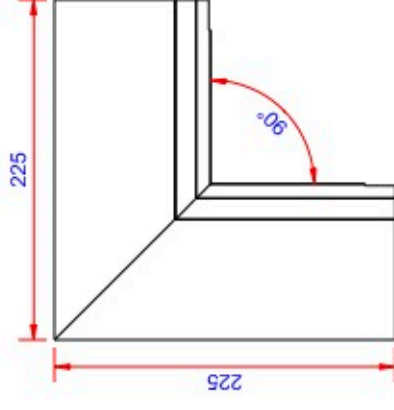

Data:	
Scale:	1:2.5
Material	EN AW-1060-H24
Material thickness	0.6 mm.
Material length	225 mm.
Pcs/pallet	
Pcs/box	

NOTE:

White paint, RAL9010

Left right symmetry

This side is white paint+film.