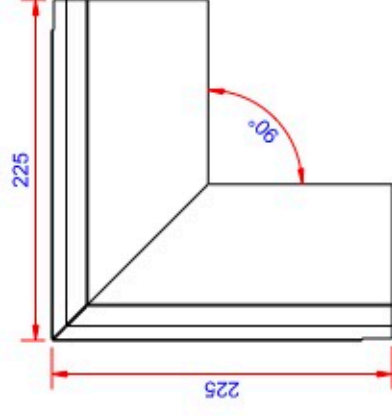

Data:	
Scale:	1:2.5
Material	EN AW-1060-H24
Material thickness	0.6 mm.
Material length	225 mm.
Pcs/pallet	
Pcs/box	

NOTE:

White paint, RAL9010

Left right symmetry

Date	17.03.2023
NO	TPW02102-GTB