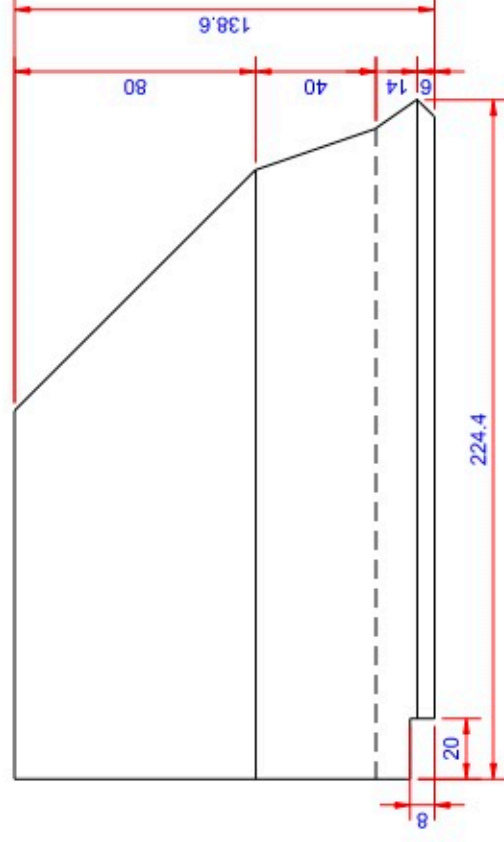

Data:	
Scale:	1:2.5
Material	EN AW-1060-H24
Material thickness	0.6 mm.
Material length	225 mm.
Pcs/pallet	
Pcs/box	

NOTE:

White paint, RAL9010

Left right symmetry

Date	17.03.2023
NO	TPW02102-GTB