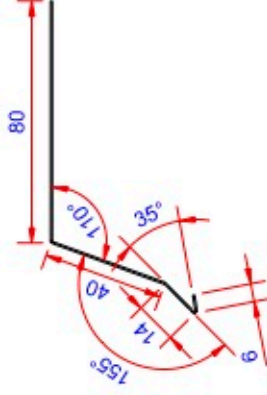

Data:	
Scale:	1:2.5
Material	EN AW-1060-H24
Material thickness	0.6 mm.
Material length	225 mm.
Pcs/pallet	
Pcs/box	

NOTE:

White paint, RAL9010

Left right symmetry

Date	17.03.2023
NO	TPW02102-GTB