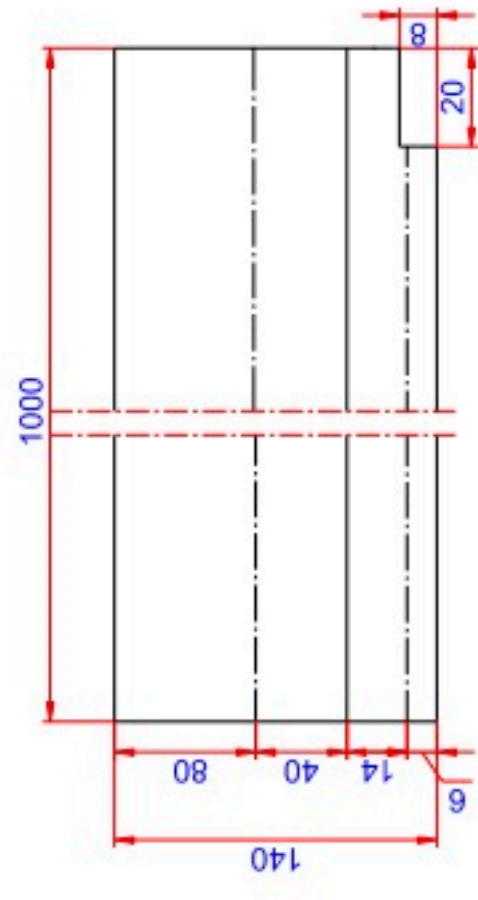

Data:	
Scale:	1:1
Material	EN AW-1060-H14
Material thickness	0.6 mm.
Material length	1000 mm.
Pcs/pallet	1200
Pcs/box	50

NOTE:
 White paint+film

Date	25.03.2022
NO	TPW02002-GTB