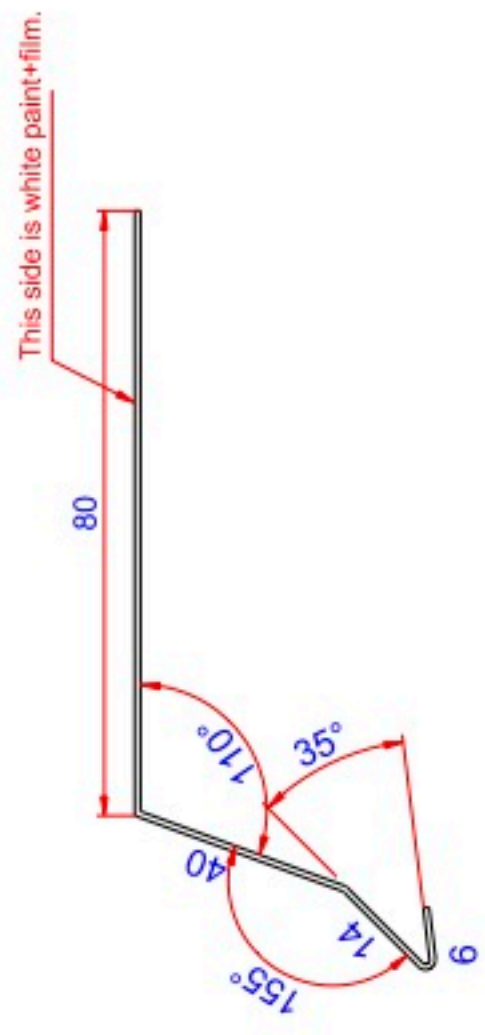

Data:	
Scale:	1:1
Material	EN AW-1060-H14
Material thickness	0.6 mm.
Material length	1000 mm.
Pcs/pallet	1200
Pcs/box	50

NOTE:
 White paint+film

Date	25.03.2022
NO	TPW02002-GTB