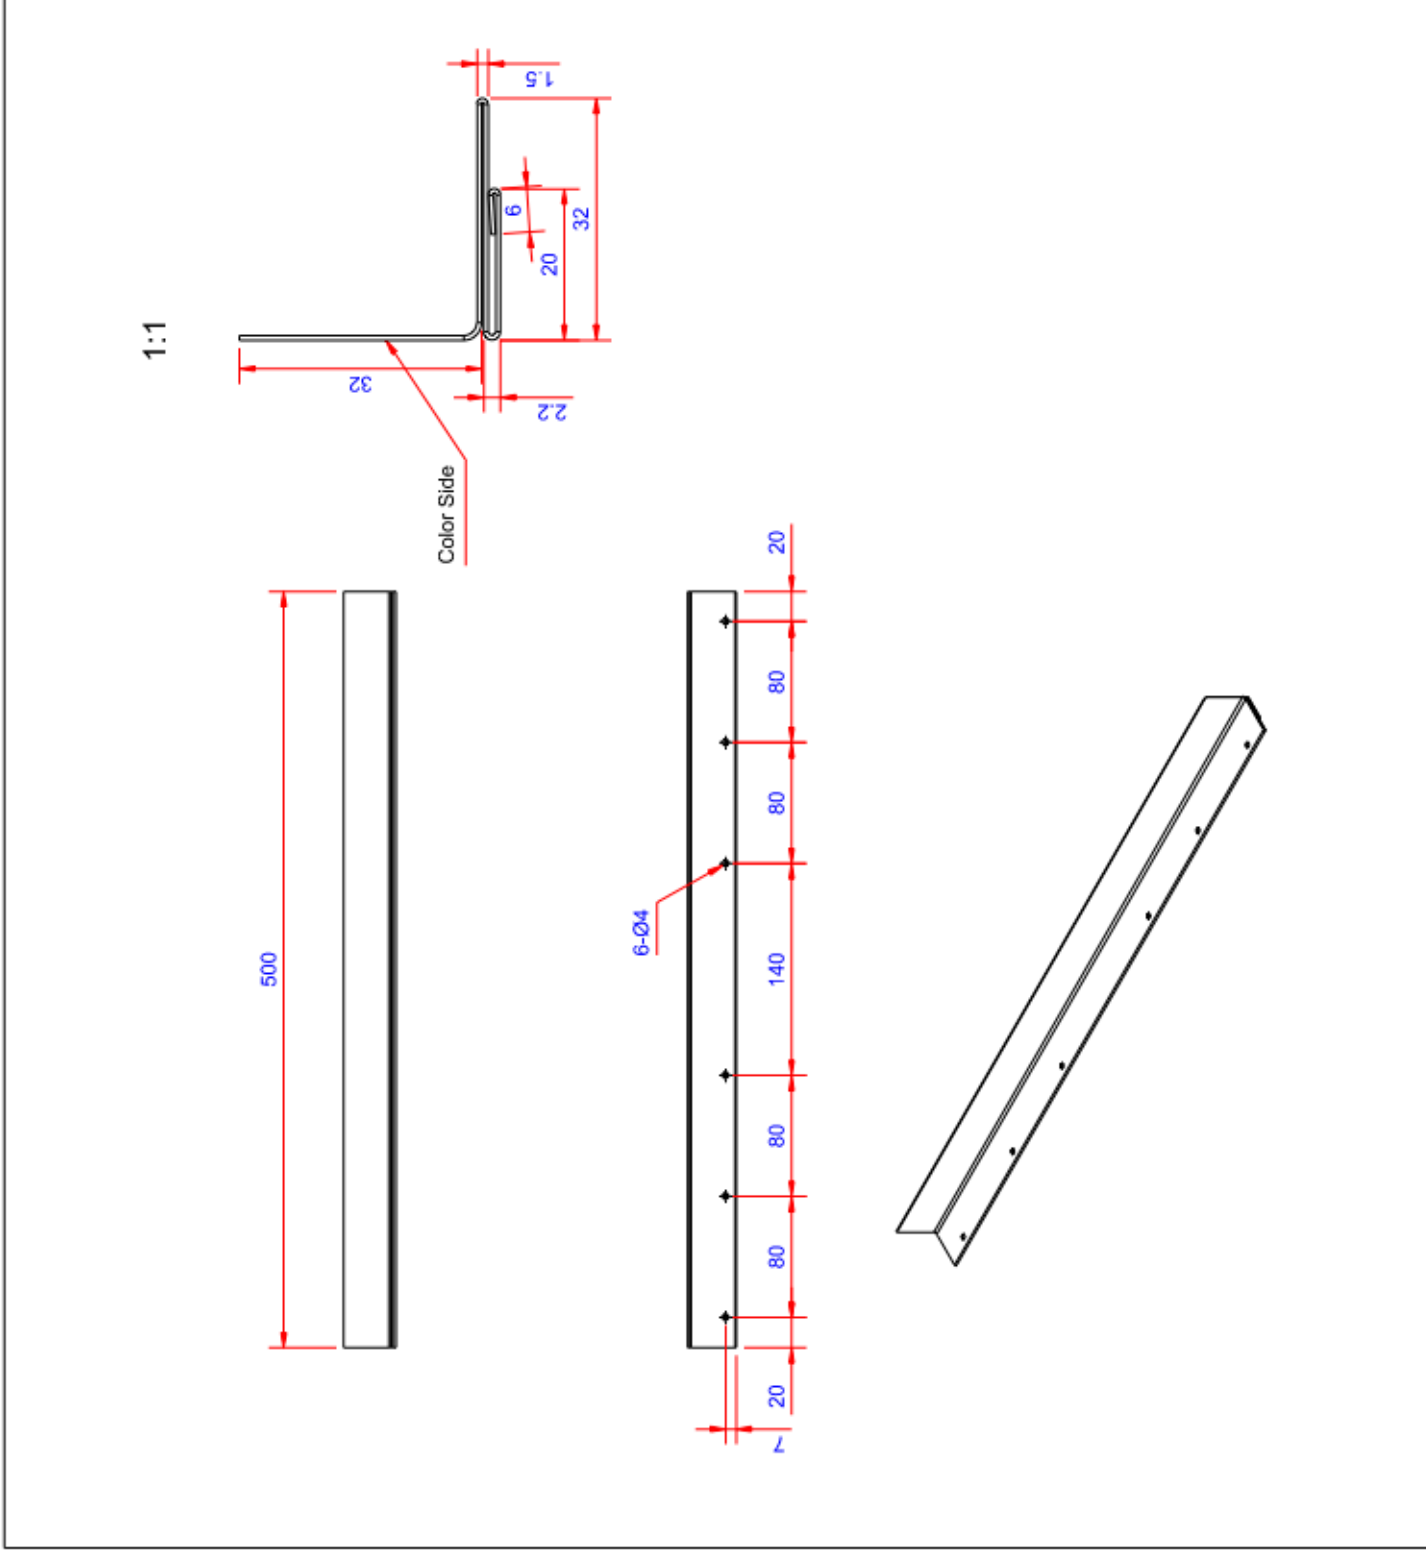

Data:	
Scale:	1:5
Material	EN AW-1060-H24
Material thickness	0.6 mm.
Material length	500 mm.
Pcs/pallet	
Pcs/box	

NOTE:  
 BLACK WITH FILM RAL 9005

Date	25.03.2022
NO	TPB21004-GTB