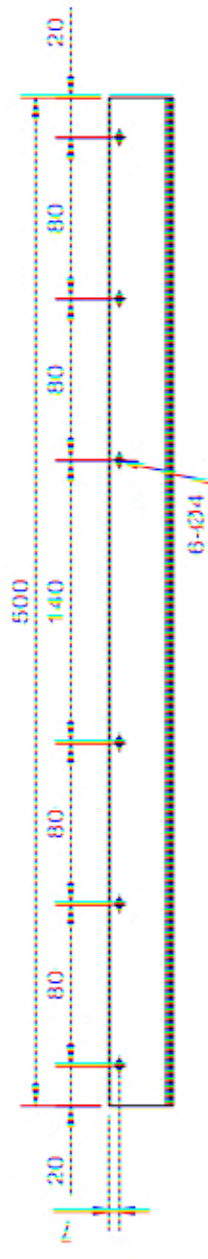

Data:	
Scale:	1:5
Material	EN AW-1060-H24
Material thickness	0.6 mm.
Material length	500 mm.
Pcs/pallet	
Pcs/box	

NOTE:  
 BLACK WITH FILM RAL 9005

Date	27.04.2023
NO	TPB21003-GTB