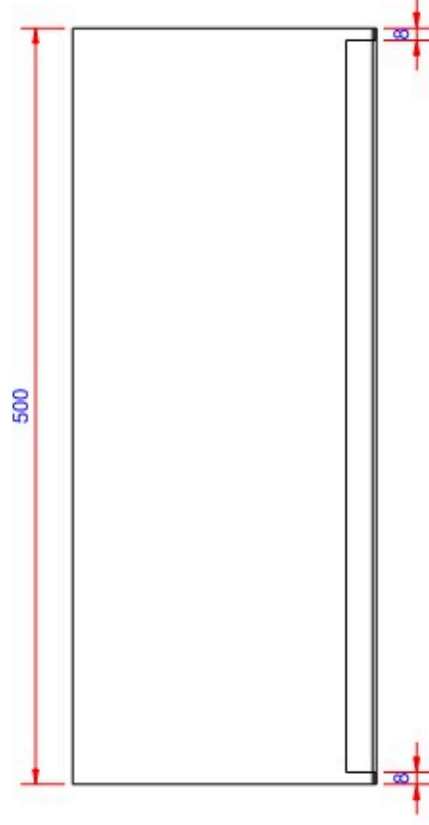

Product: Sternplade 200/250/350/500 mm x 500mm x 26 mm ALU SORT 0,6mm

Data:	
Scale:	1:5
Material	EN AW-1060-H24
Material thickness	0.6 mm.
Material length	500 mm.
Pcs/pallet	
Pcs/box	

NOTE:
 BLACK WITH FILM RAL 9005

NO.	A(mm)
TPB20020	200
TPB20025	250
TPB20035	350
TPB20050	500

Date	27.06.2023
NO	TPB20020/25/35/50-GTB