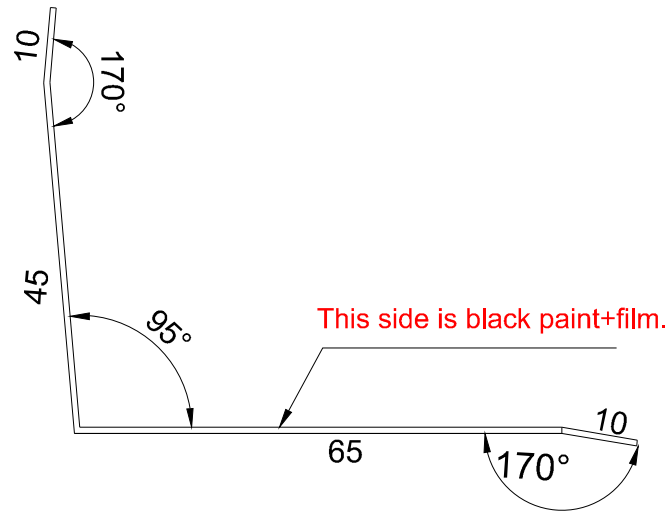

Product:

Facadeinddækning-SORT

Data:	
Scale:	1:1
Material	EN AW-1060-H14
Material thickness	0.6 mm.
Material length	1000 mm.
Pcs/pallet	1000
Pcs/box	50

NOTE:
Black paint+film

Date	07.05.2021
NO	TPB09004-GTB