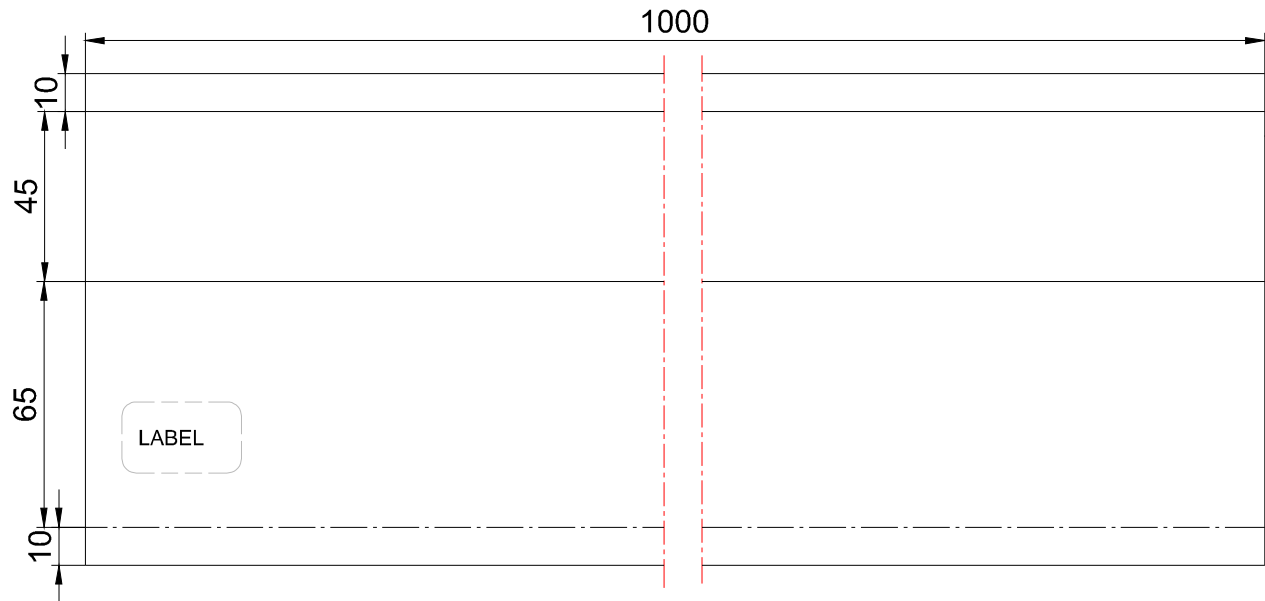

Product:

Facadeinddækning-SORT

Data:	
Scale:	1:1
Material	EN AW-1060-H14
Material thickness	0.6 mm.
Material length	1000 mm.
Pcs/pallet	1000
Pcs/box	50

NOTE:
Black paint+film

Date	07.05.2021
NO	TPB09004-GTB