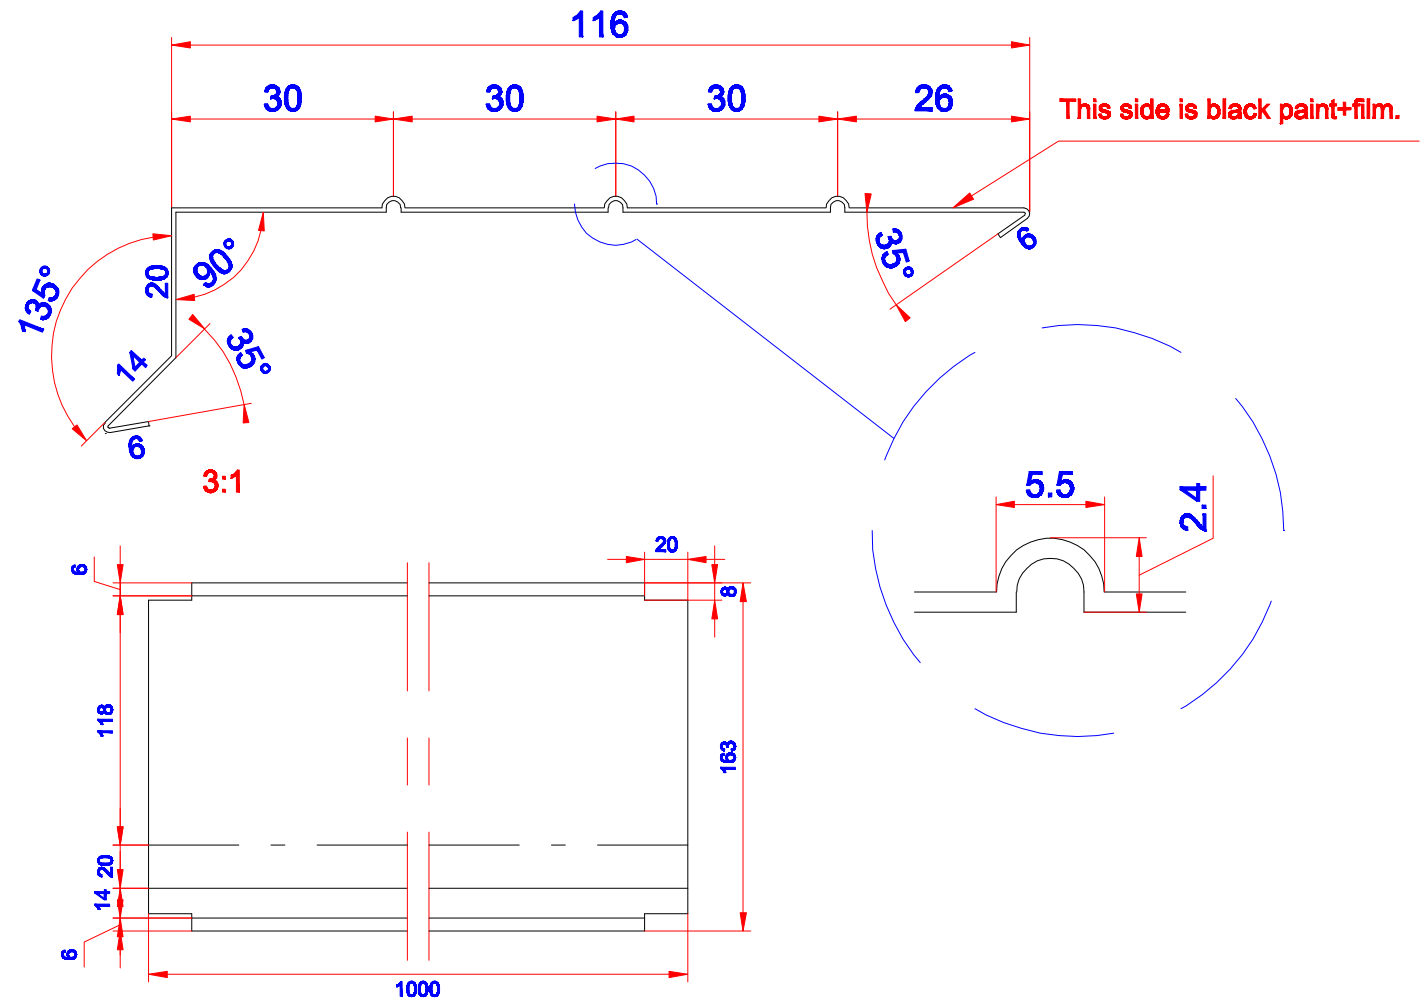

## Data:

Scale:	1:1
Material	EN AW-1060-H14
Material thickness	0.6 mm.
Material length	1000 mm.
Pcs/pallet	1000
Pcs/box	50

## NOTE:

Black paint+film

Date 27.04.2021

NO. TPB08001-GTB