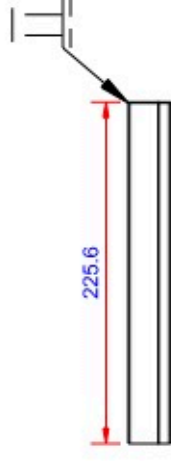

Data:	
Scale:	1:1
Material	EN AW-1060-H24
Material thickness	0.6 mm.
Material length	225 mm.
Pcs/pallet	
Pcs/box	

NOTE:

Black paint, RAL9005

This side is black paint+film.