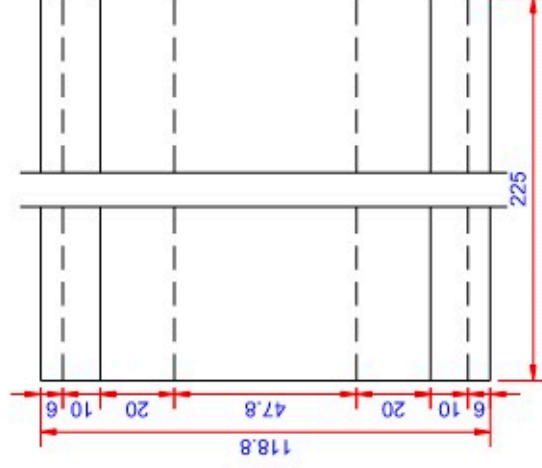

Data:	
Scale:	1:1
Material	EN AW-1060-H24
Material thickness	0.6 mm.
Material length	225 mm.
Pcs/pallet	
Pcs/box	

NOTE:

Black paint, RAL9005

This side is black paint+film.