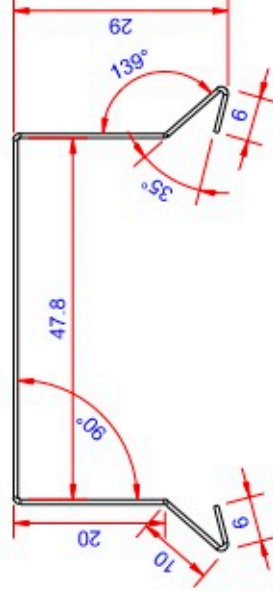

Data:	
Scale:	1:1
Material	EN AW-1060-H24
Material thickness	0.6 mm.
Material length	225 mm.
Pcs/pallet	
Pcs/box	

NOTE:

Black paint, RAL9005

This side is black paint+film.