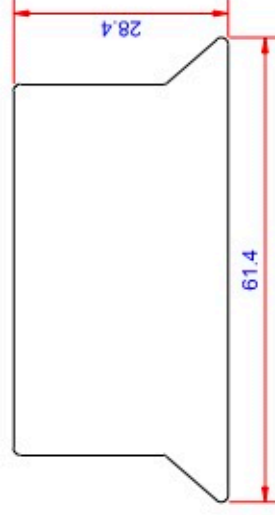

Data:	
Scale:	1:1
Material	EN AW-1060-H24
Material thickness	0.6 mm.
Material length	225 mm.
Pcs/pallet	
Pcs/box	

NOTE:

Black paint, RAL9005

This side is black paint+film.