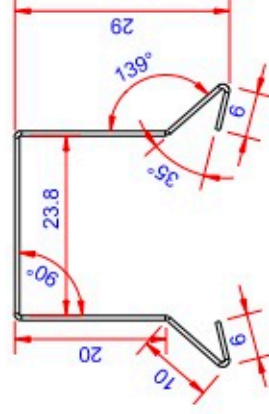

Data:	
Scale:	1:1
Material	EN AW-1060-H24
Material thickness	0.6 mm.
Material length	225 mm.
Pcs/pallet	
Pcs/box	

NOTE:

Black paint, RAL9005

This side is black paint+film.

Date	17.03.2023
NO	TPB04402-GTB