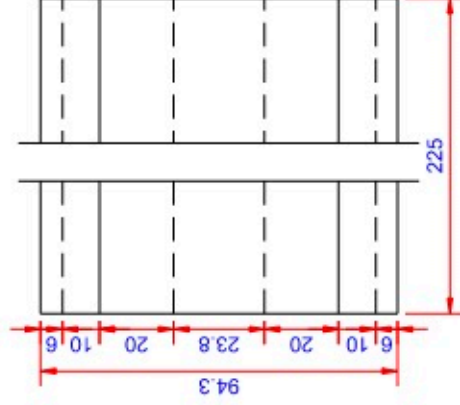

Data:	
Scale:	1:1
Material	EN AW-1060-H24
Material thickness	0.6 mm.
Material length	225 mm.
Pcs/pallet	
Pcs/box	

NOTE:

Black paint, RAL9005

This side is black paint+film.

Date	17.03.2023
NO	TPB04402-GTB