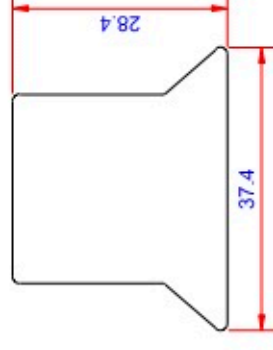

Data:	
Scale:	1:1
Material	EN AW-1060-H24
Material thickness	0.6 mm.
Material length	225 mm.
Pcs/pallet	
Pcs/box	

NOTE:

Black paint, RAL9005

This side is black paint+film.

Date	17.03.2023
NO	TPB04402-GTB