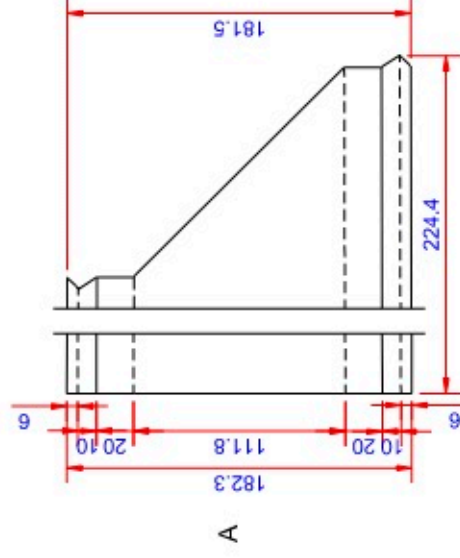

Data:	
Scale:	1:2
Material	EN AW-1060-H24
Material thickness	0.6 mm.
Material length	225 mm.
Pcs/pallet	
Pcs/box	

NOTE:

Black paint, RAL9005

Date	17.03.2023
NO	TPB04205-GTB