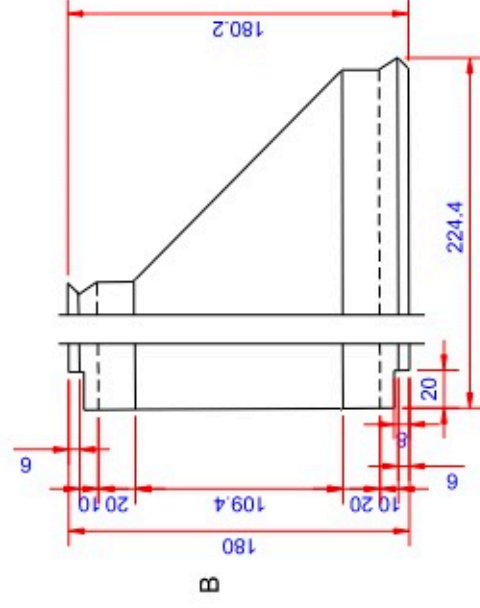

Data:	
Scale:	1:2
Material	EN AW-1060-H24
Material thickness	0.6 mm.
Material length	225 mm.
Pcs/pallet	
Pcs/box	

NOTE:

Black paint, RAL9005

Date	17.03.2023
NO	TPB04205-GTB