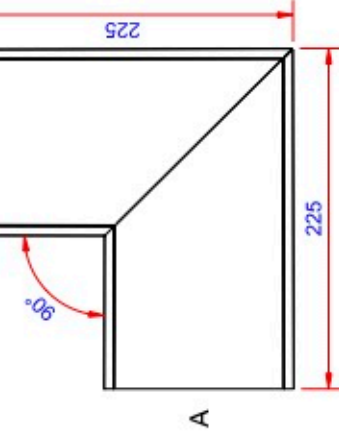

Data:	
Scale:	1:2
Material	EN AW-1060-H24
Material thickness	0.6 mm.
Material length	225 mm.
Pcs/pallet	
Pcs/box	

NOTE:

Black paint, RAL9005

Date	17.03.2023
NO	TPB04205-GTB