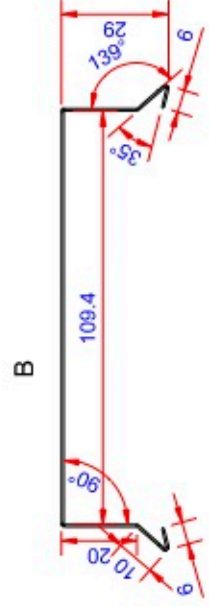

Data:	
Scale:	1:2
Material	EN AW-1060-H24
Material thickness	0.6 mm.
Material length	225 mm.
Pcs/pallet	
Pcs/box	

NOTE:

Black paint, RAL9005

Date	17.03.2023
NO	TPB04205-GTB