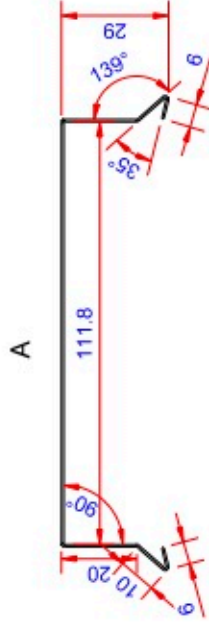

Data:	
Scale:	1:2
Material	EN AW-1060-H24
Material thickness	0.6 mm.
Material length	225 mm.
Pcs/pallet	
Pcs/box	

NOTE:

Black paint, RAL9005

Date	17.03.2023
NO	TPB04205-GTB