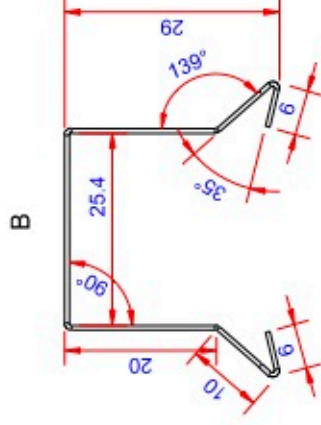

Data:	
Scale:	1:1
Material:	EN AW-1060-H24
Material thickness:	0.6 mm.
Material length:	225 mm.
Pcs/pallet	
Pcs/box	

NOTE:

Black paint, RAL9005

This side is black paint+film.