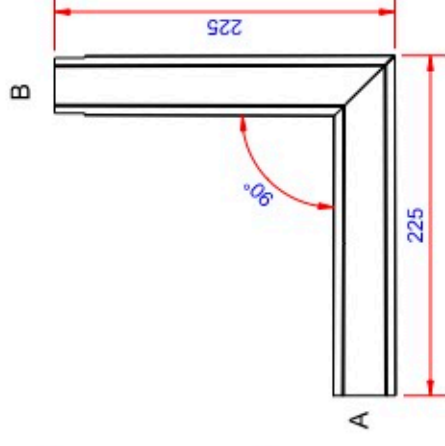

Data:	
Scale:	1:1
Material:	EN AW-1060-H24
Material thickness:	0.6 mm.
Material length:	225 mm.
Pcs/pallet	
Pcs/box	

NOTE:

Black paint, RAL9005

This side is black paint+film.