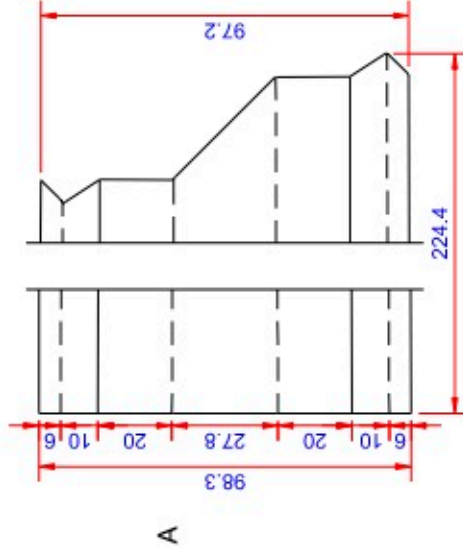

Data:	
Scale:	1:1
Material:	EN AW-1060-H24
Material thickness:	0.6 mm.
Material length:	225 mm.
Pcs/pallet	
Pcs/box	

NOTE:

Black paint, RAL9005

This side is black paint+film.