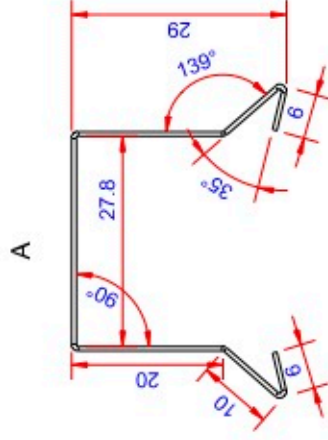

Data:	
Scale:	1:1
Material:	EN AW-1060-H24
Material thickness:	0.6 mm.
Material length:	225 mm.
Pcs/pallet	
Pcs/box	

NOTE:

Black paint, RAL9005

This side is black paint+film.