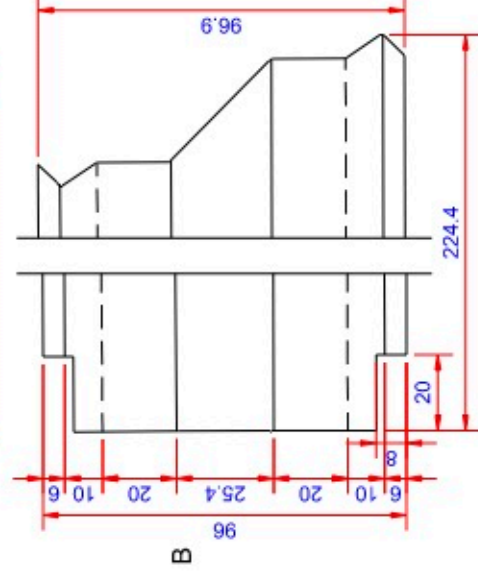

Data:	
Scale:	1:1
Material:	EN AW-1060-H24
Material thickness:	0.6 mm.
Material length:	225 mm.
Pcs/pallet	
Pcs/box	

NOTE:

Black paint, RAL9005

This side is black paint+film.