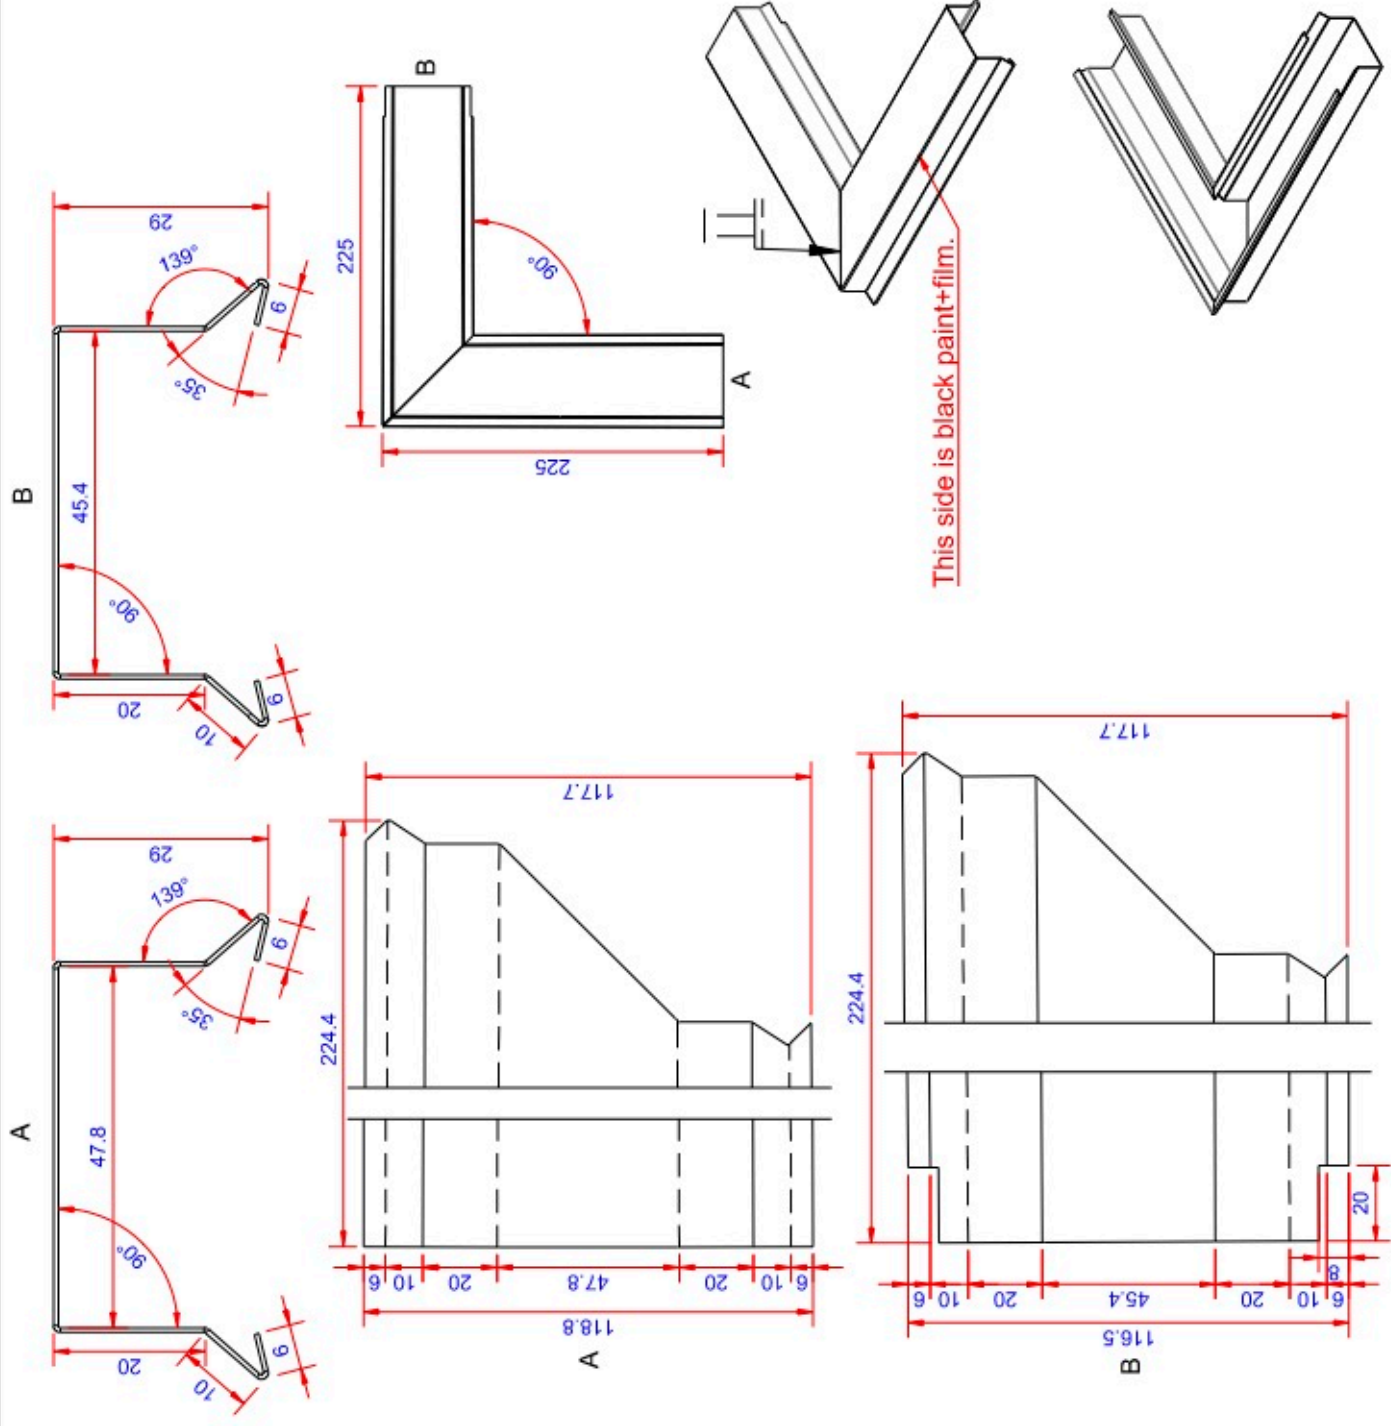

Data:	
Scale:	1:1
Material:	EN AW-1060-H24
Material thickness:	0.6 mm.
Material length:	225 mm.
Pcs/pallet	
Pcs/box	

NOTE:

Black paint, RAL9005

Date	17.03.2023
NO	TPB04106-GTB