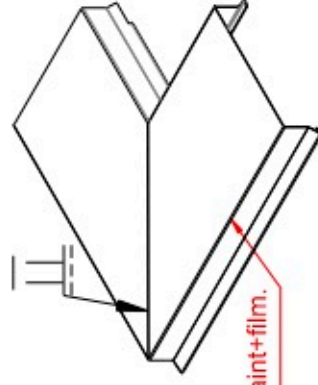

Data:	
Scale:	1:2
Material:	EN AW-1060-H24
Material thickness:	0.6 mm.
Material length:	225 mm.
Pcs/pallet	
Pcs/box	

NOTE:

Black paint, RAL9005

This side is black paint+film.

Date	17.03.2023
NO	TPB04105-GTB