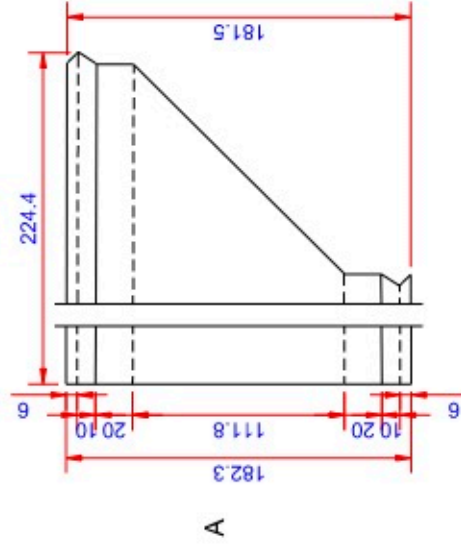

Data:	
Scale:	1:2
Material:	EN AW-1060-H24
Material thickness:	0.6 mm.
Material length:	225 mm.
Pcs/pallet	
Pcs/box	

NOTE:

Black paint, RAL9005

This side is black paint+film.

Date	17.03.2023
NO	TPB04105-GTB