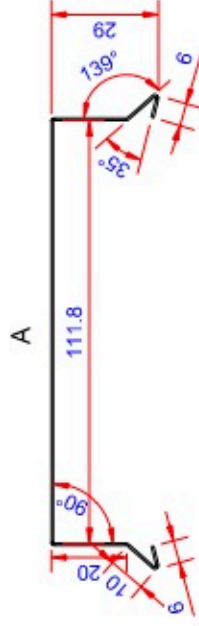

Data:	
Scale:	1:2
Material:	EN AW-1060-H24
Material thickness:	0.6 mm.
Material length:	225 mm.
Pcs/pallet	
Pcs/box	

NOTE:

Black paint, RAL9005

This side is black paint+film.

Date	17.03.2023
NO	TPB04105-GTB