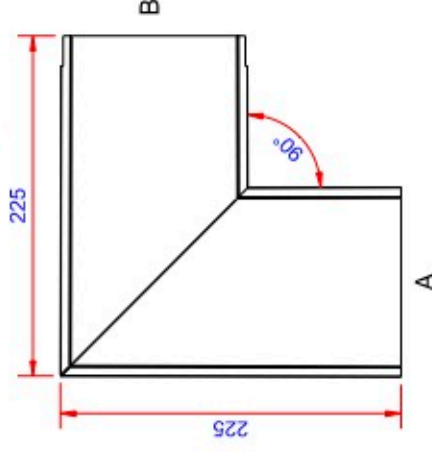

Data:	
Scale:	1:2
Material:	EN AW-1060-H24
Material thickness:	0.6 mm.
Material length:	225 mm.
Pcs/pallet	
Pcs/box	

NOTE:

Black paint, RAL9005

This side is black paint+film.

Date	17.03.2023
NO	TPB04105-GTB