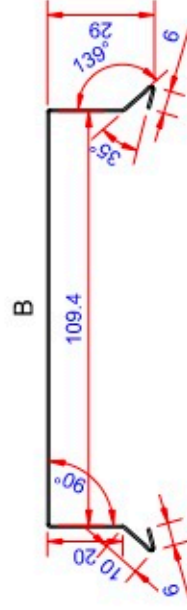

Data:	
Scale:	1:2
Material:	EN AW-1060-H24
Material thickness:	0.6 mm.
Material length:	225 mm.
Pcs/pallet	
Pcs/box	

NOTE:

Black paint, RAL9005

This side is black paint+film.

Date	17.03.2023
NO	TPB04105-GTB