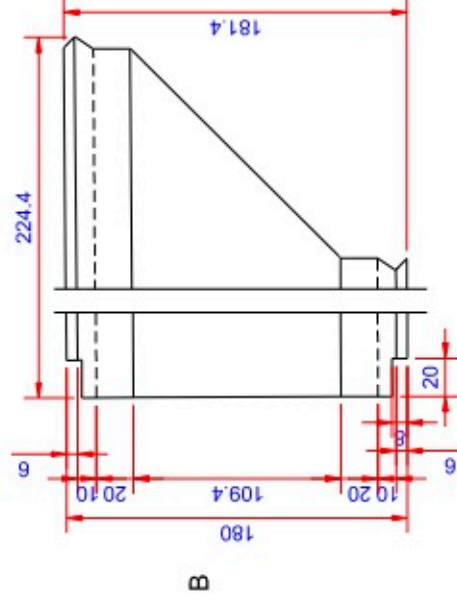

Data:	
Scale:	1:2
Material:	EN AW-1060-H24
Material thickness:	0.6 mm.
Material length:	225 mm.
Pcs/pallet	
Pcs/box	

NOTE:

Black paint, RAL9005

This side is black paint+film.

Date	17.03.2023
NO	TPB04105-GTB