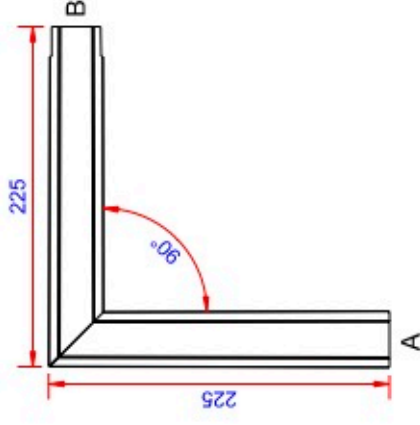

Data:	
Scale:	1:1
Material:	EN AW-1060-H24
Material thickness:	0.6 mm.
Material length:	225 mm.
Pcs/pallet	
Pcs/box	

NOTE:

Black paint, RAL9005

This side is black paint+film.