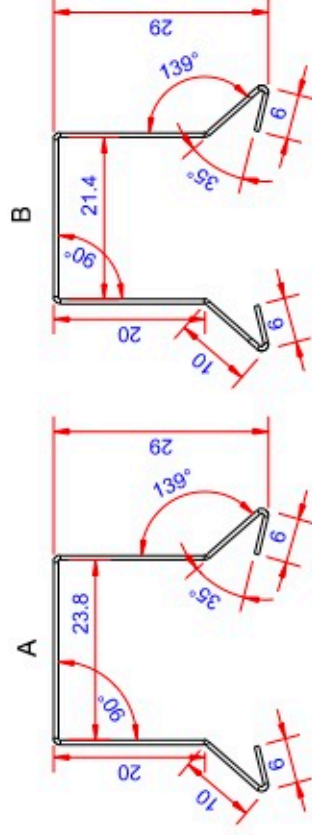

Data:	
Scale:	1:1
Material:	EN AW-1060-H24
Material thickness:	0.6 mm.
Material length:	225 mm.
Pcs/pallet	
Pcs/box	

NOTE:

Black paint, RAL9005

This side is black paint+film.