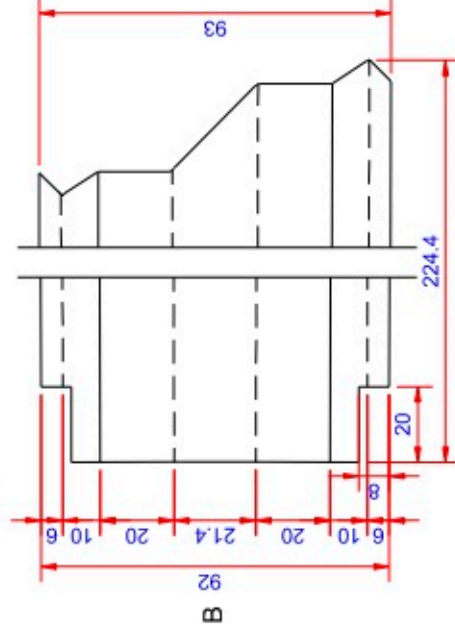

Data:	
Scale:	1:1
Material:	EN AW-1060-H24
Material thickness:	0.6 mm.
Material length:	225 mm.
Pcs/pallet	
Pcs/box	

NOTE:

Black paint, RAL9005

This side is black paint+film.