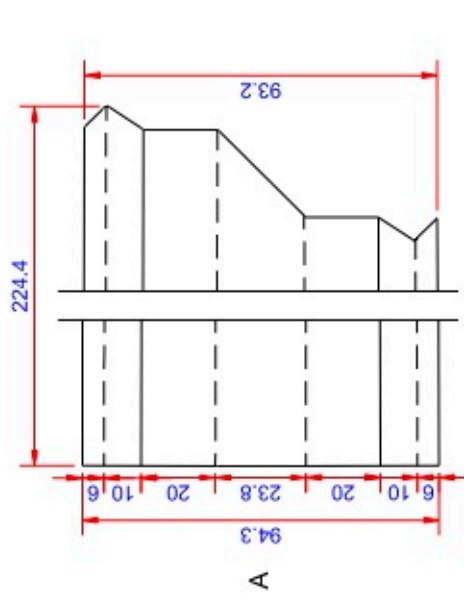

Data:	
Scale:	1:1
Material:	EN AW-1060-H24
Material thickness:	0.6 mm.
Material length:	225 mm.
Pcs/pallet	
Pcs/box	

NOTE:

Black paint, RAL9005

This side is black paint+film.