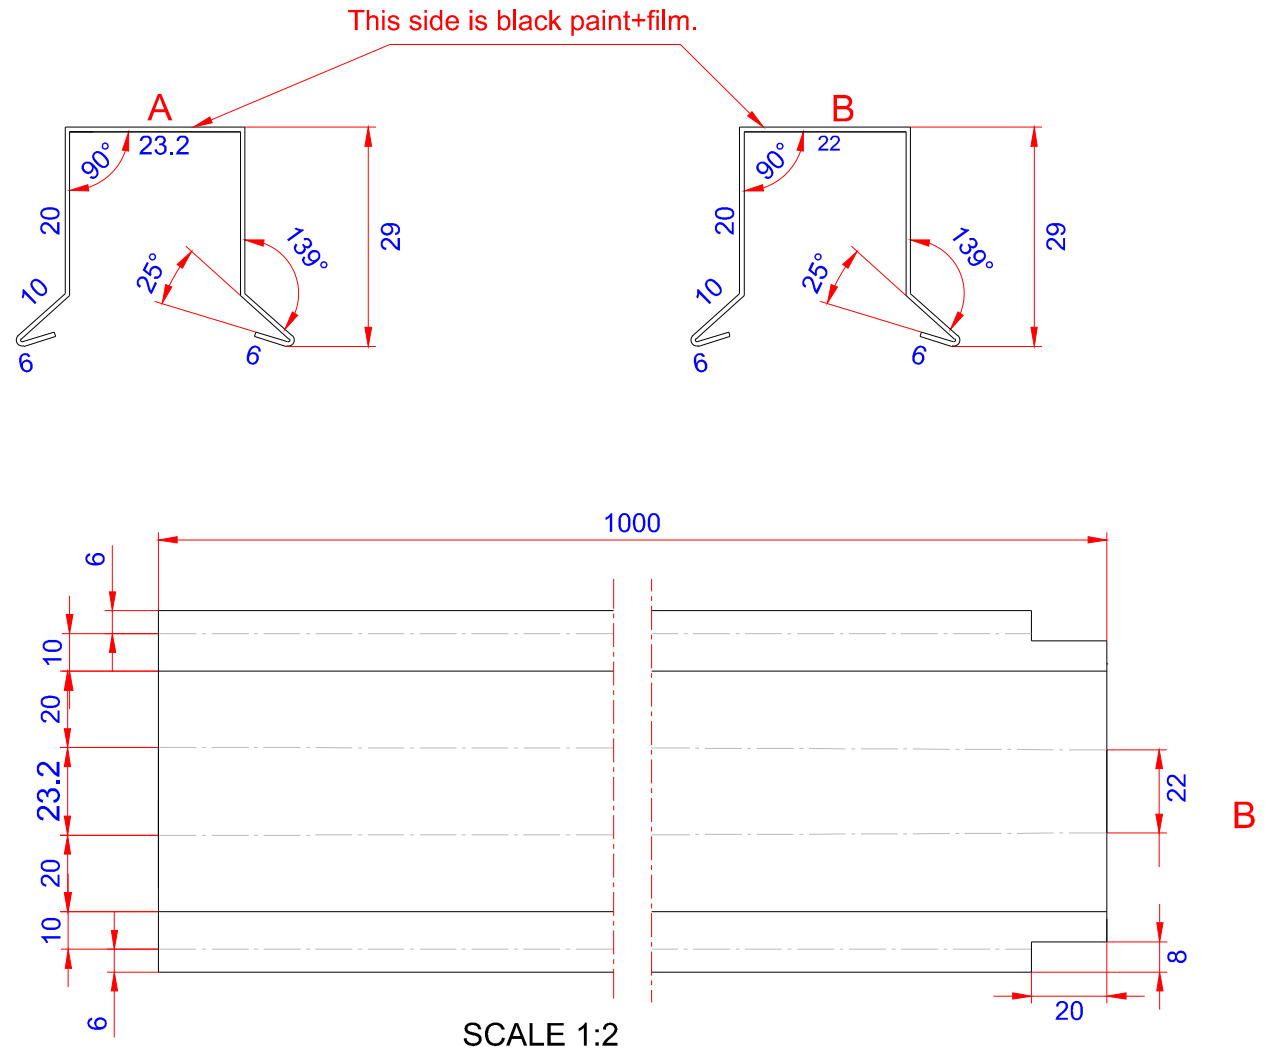

Data:	
Scale:	1:1
Material	EN AW-1060-H14
Material thickness	0.6 mm.
Material length	1000 mm.
Pcs/pallet	
Pcs/box	

NOTE:
Black paint+film

Date	07.05.2021
NO	TPB04002-GTB