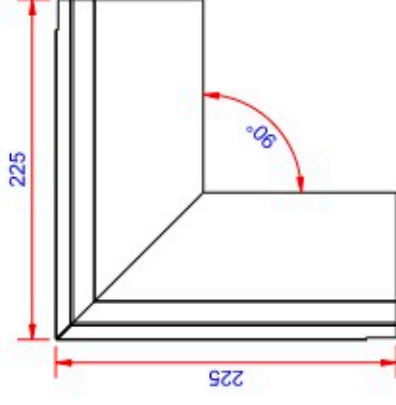

Data:	
Scale:	1:2.5
Material	EN AW-1060-H24
Material thickness	0.6 mm.
Material length	225 mm.
Pcs/pallet	
Pcs/box	

NOTE:

Black paint, RAL9005

This side is black paint+film.

Date	17.03.2023
NO	TPB03104-GTB