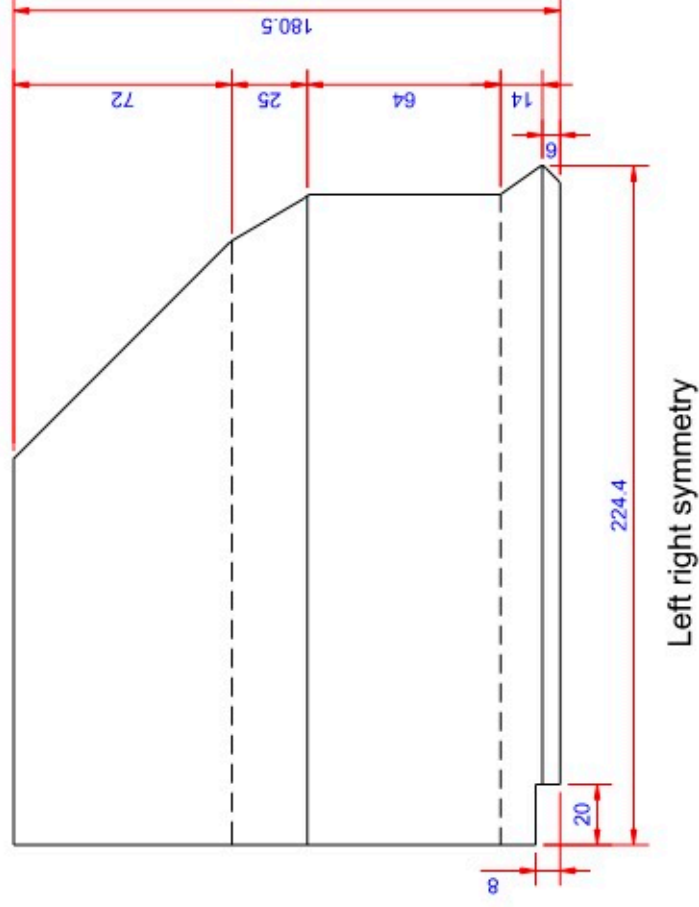

Data:	
Scale:	1:2.5
Material	EN AW-1060-H24
Material thickness	0.6 mm.
Material length	225 mm.
Pcs/pallet	
Pcs/box	

NOTE:

Black paint, RAL9005

This side is black paint+film.

Date	17.03.2023
NO	TPB03104-GTB