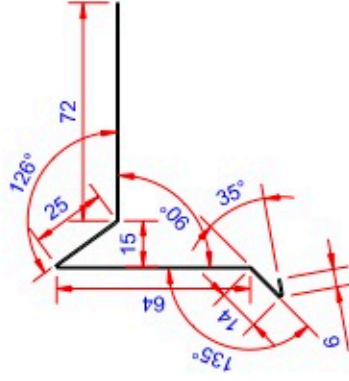

Data:	
Scale:	1:2.5
Material	EN AW-1060-H24
Material thickness	0.6 mm.
Material length	225 mm.
Pcs/pallet	
Pcs/box	

NOTE:

Black paint, RAL9005

This side is black paint+film.

Date	17.03.2023
NO	TPB03104-GTB