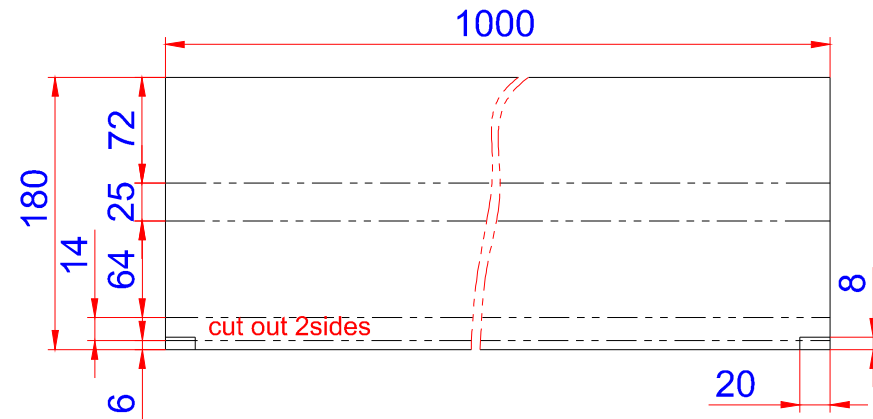

Data:	
Scale:	1:1
Material	EN AW-1060-H14
Material thickness	0.6 mm.
Material length	1000 mm.
Pcs/pallet	
Pcs/box	

NOTE:
Black paint+film

Date	07.05.2021
NO	TPB03004-GTB