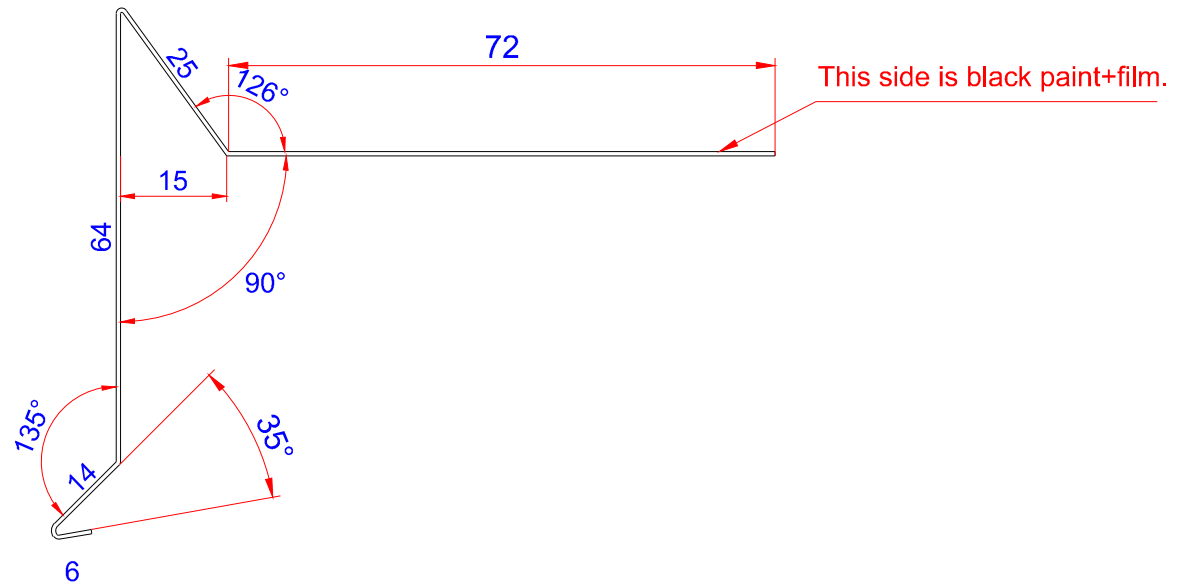

Data:	
Scale:	1:1
Material	EN AW-1060-H14
Material thickness	0.6 mm.
Material length	1000 mm.
Pcs/pallet	
Pcs/box	

NOTE:
Black paint+film

Date	07.05.2021
NO	TPB03004-GTB