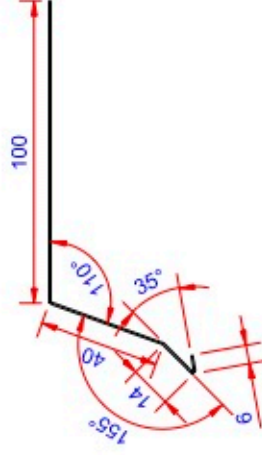

Data:	
Scale:	1:2.5
Material	EN AW-1060-H24
Material thickness	0.6 mm.
Material length	225 mm.
Pcs/pallet	
Pcs/box	

NOTE:

Black paint, RAL9005

This side is black paint+film.

Left right symmetry

Date	17.03.2023
NO	TPB02204-GTB