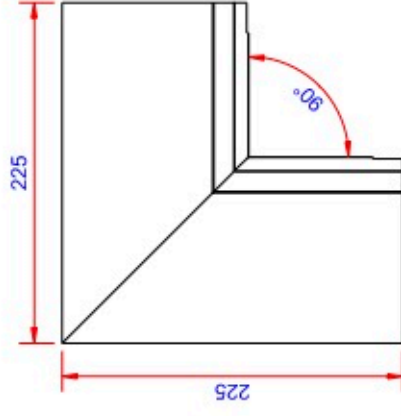

Data:	
Scale:	1:2.5
Material	EN AW-1060-H24
Material thickness	0.6 mm.
Material length	225 mm.
Pcs/pallet	
Pcs/box	

NOTE:

Black paint, RAL9005

This side is black paint+film.

Left right symmetry

Date	17.03.2023
NO	TPB02204-GTB