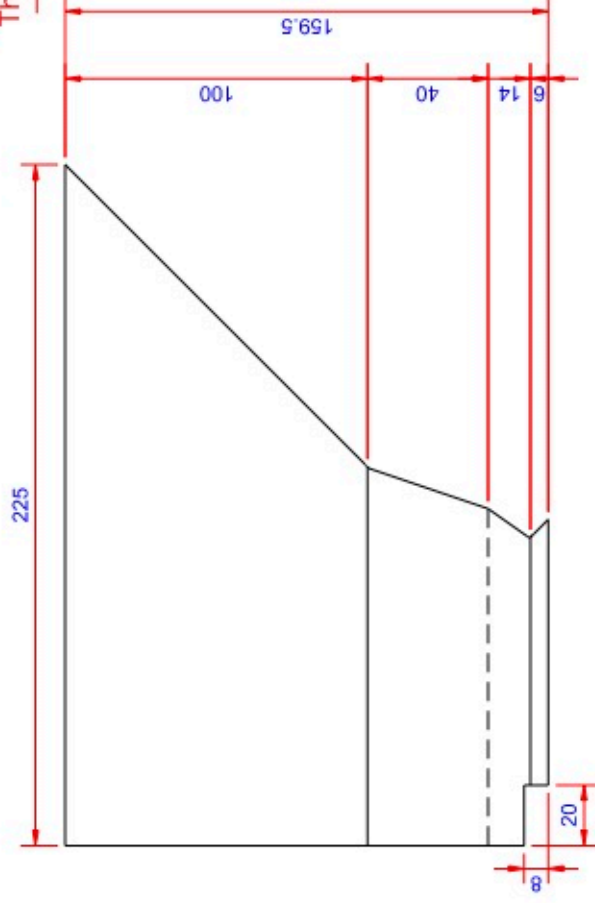

Data:	
Scale:	1:2.5
Material	EN AW-1060-H24
Material thickness	0.6 mm.
Material length	225 mm.
Pcs/pallet	
Pcs/box	

NOTE:

Black paint, RAL9005

This side is black paint+film.

Left right symmetry

Date	17.03.2023
NO	TPB02204-GTB