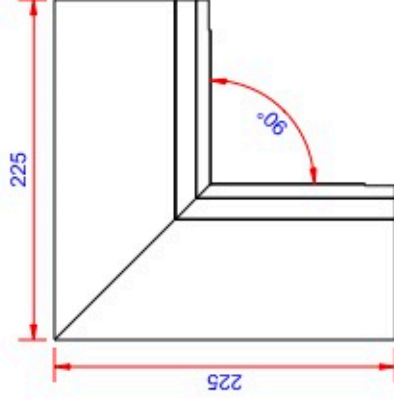

Data:	
Scale:	1:2.5
Material	EN AW-1060-H24
Material thickness	0.6 mm.
Material length	225 mm.
Pcs/pallet	
Pcs/box	

NOTE:

Black paint, RAL9005

This side is black paint+film.

Left right symmetry

Date	17.03.2023
NO	TPB02202-GTB