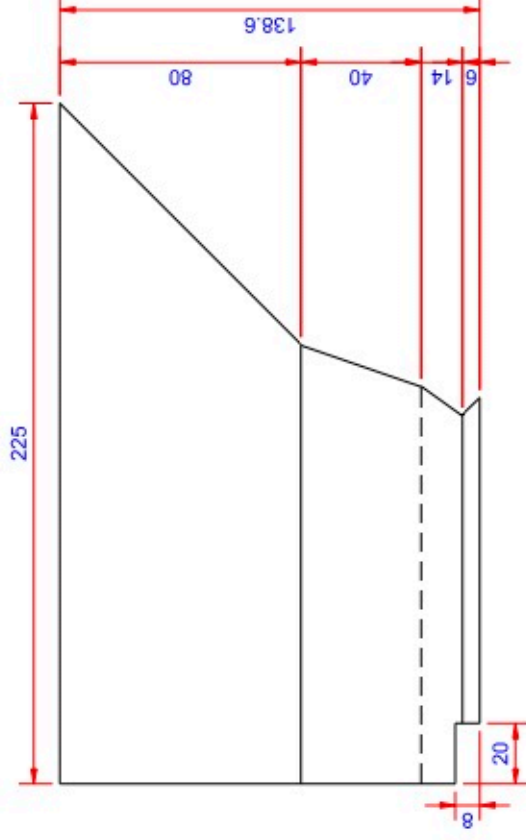

Data:	
Scale:	1:2.5
Material	EN AW-1060-H24
Material thickness	0.6 mm.
Material length	225 mm.
Pcs/pallet	
Pcs/box	

NOTE:

Black paint, RAL9005

This side is black paint+film.

Left right symmetry

Date	17.03.2023
NO	TPB02202-GTB