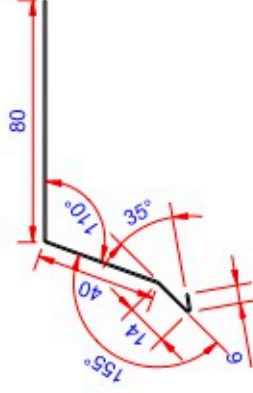

Data:	
Scale:	1:2.5
Material	EN AW-1060-H24
Material thickness	0.6 mm.
Material length	225 mm.
Pcs/pallet	
Pcs/box	

NOTE:

Black paint, RAL9005

This side is black paint+film.

Left right symmetry

Date	17.03.2023
NO	TPB02202-GTB