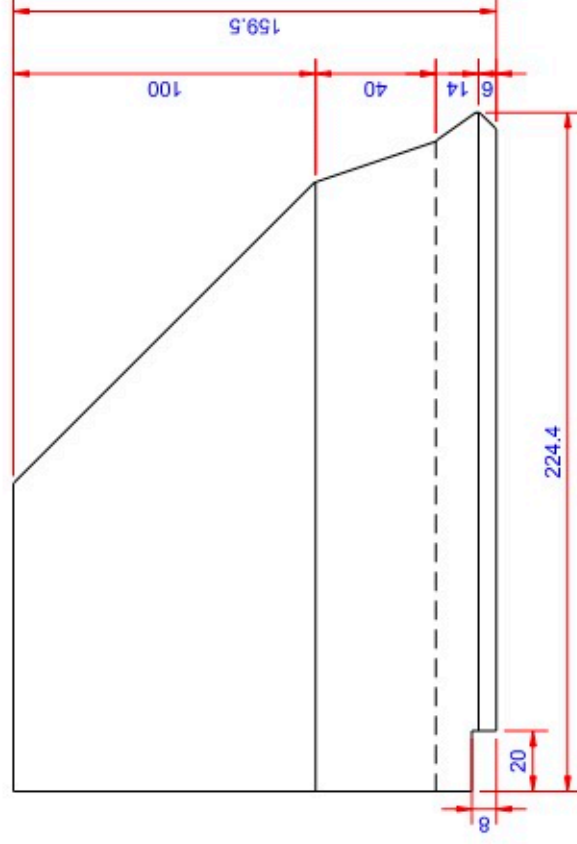

Data:	
Scale:	1:2.5
Material:	EN AW-1060-H24
Material thickness:	0.6 mm.
Material length:	225 mm.
Pcs/pallet:	
Pcs/box:	

NOTE:

Black paint, RAL9005

This side is black paint+film.

Left right symmetry

Date	17.03.2023
NO	TPB02104-GTB