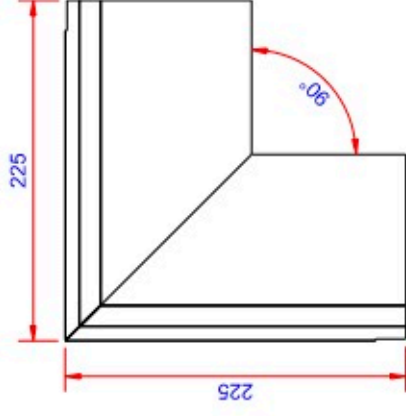

Data:	
Scale:	1:2.5
Material:	EN AW-1060-H24
Material thickness:	0.6 mm.
Material length:	225 mm.
Pcs/pallet:	
Pcs/box:	

NOTE:

Black paint, RAL9005

This side is black paint+film.

Left right symmetry

Date	17.03.2023
NO	TPB02104-GTB