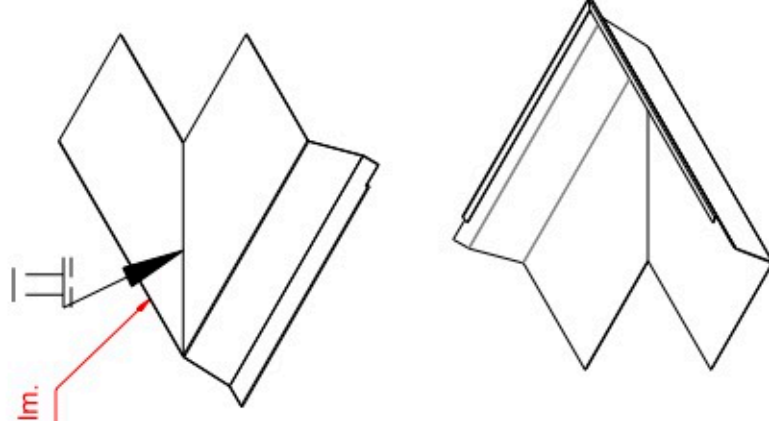

Data:	
Scale:	1:2.5
Material:	EN AW-1060-H24
Material thickness:	0.6 mm.
Material length:	225 mm.
Pcs/pallet:	
Pcs/box:	

NOTE:

Black paint, RAL9005

This side is black paint+film.

Left right symmetry

Date	17.03.2023
NO	TPB02104-GTB