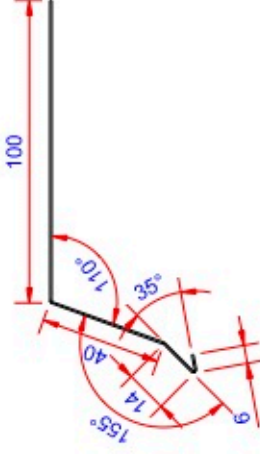

Data:	
Scale:	1:2.5
Material:	EN AW-1060-H24
Material thickness:	0.6 mm.
Material length:	225 mm.
Pcs/pallet:	
Pcs/box:	

NOTE:

Black paint, RAL9005

This side is black paint+film.

Left right symmetry

Date	17.03.2023
NO	TPB02104-GTB