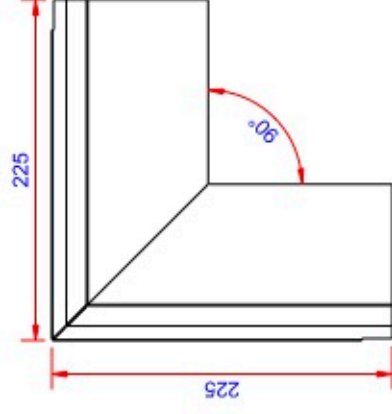

Data:	
Scale:	1:2.5
Material	EN AW-1060-H24
Material thickness	0.6 mm.
Material length	225 mm.
Pcs/pallet	
Pcs/box	

NOTE:

Black paint, RAL9005

Left right symmetry

Date	17.03.2023
NO	TPB02102-GTB