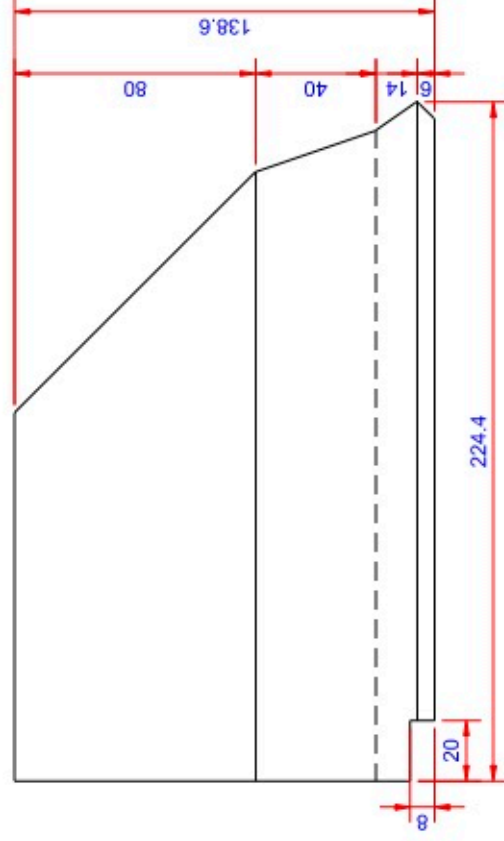

Data:	
Scale:	1:2.5
Material	EN AW-1060-H24
Material thickness	0.6 mm.
Material length	225 mm.
Pcs/pallet	
Pcs/box	

NOTE:

Black paint, RAL9005

Left right symmetry

Date	17.03.2023
NO	TPB02102-GTB