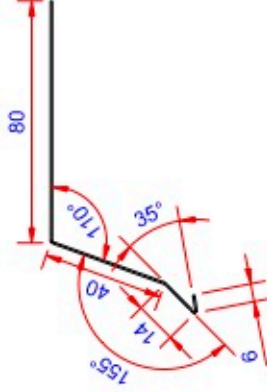

Data:	
Scale:	1:2.5
Material	EN AW-1060-H24
Material thickness	0.6 mm.
Material length	225 mm.
Pcs/pallet	
Pcs/box	

NOTE:

Black paint, RAL9005

Left right symmetry

Date	17.03.2023
NO	TPB02102-GTB