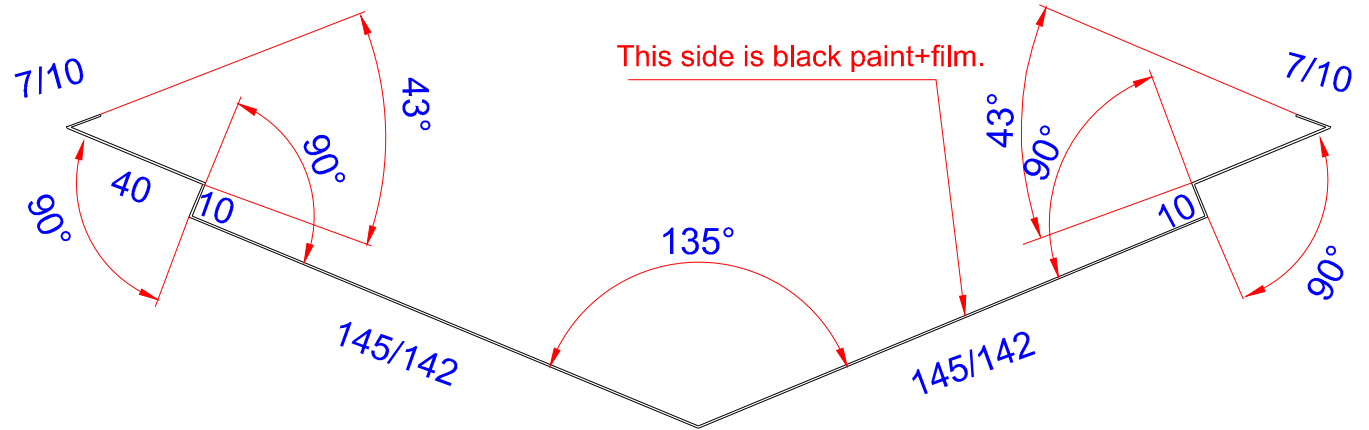

Product:

Skotrende 6" DOBBELT 40x145x1000mm-SORT

|                    |                |
|--------------------|----------------|
| Data:              |                |
| Scale:             | 1:2            |
| Material           | EN AW-1060-H14 |
| Material thickness | 0.6 mm.        |
| Material length    | 1000 mm.       |
| Pcs/pallet         | 150            |
| Pcs/box            | 25             |

NOTE:  
 Deliver 1 pcs dobbelt blind fals (TPB01012) with each profile.  
 NOTE:  
 Black paint+film

|      |              |
|------|--------------|
| Date | 07.05.2021   |
| NO   | TPB01001-GTB |