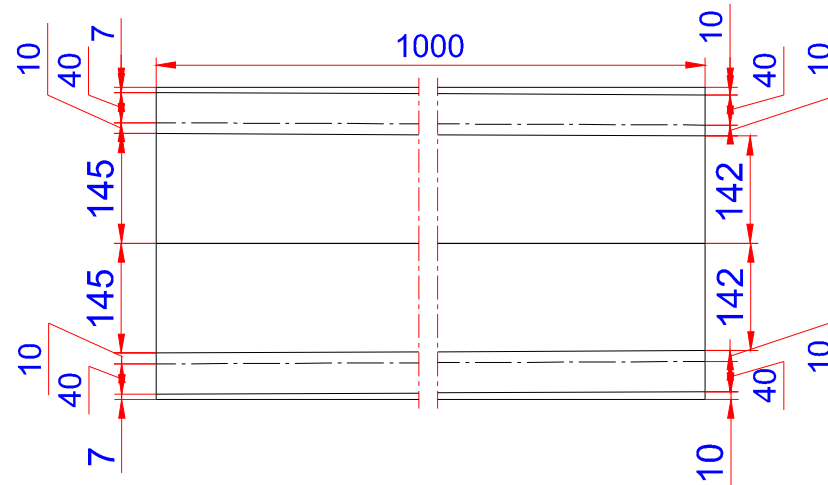

Product:

Skotrende 6" DOBBELT 40x145x1000mm-SORT

|                    |                |
|--------------------|----------------|
| Data:              |                |
| Scale:             | 1:2            |
| Material           | EN AW-1060-H14 |
| Material thickness | 0.6 mm.        |
| Material length    | 1000 mm.       |
| Pcs/pallet         | 150            |
| Pcs/box            | 25             |

NOTE:  
 Deliver 1 pcs dobbelt blind fals (TPB01012) with each profile.  
 NOTE:  
 Black paint+film

|      |              |
|------|--------------|
| Date | 07.05.2021   |
| NO   | TPB01001-GTB |