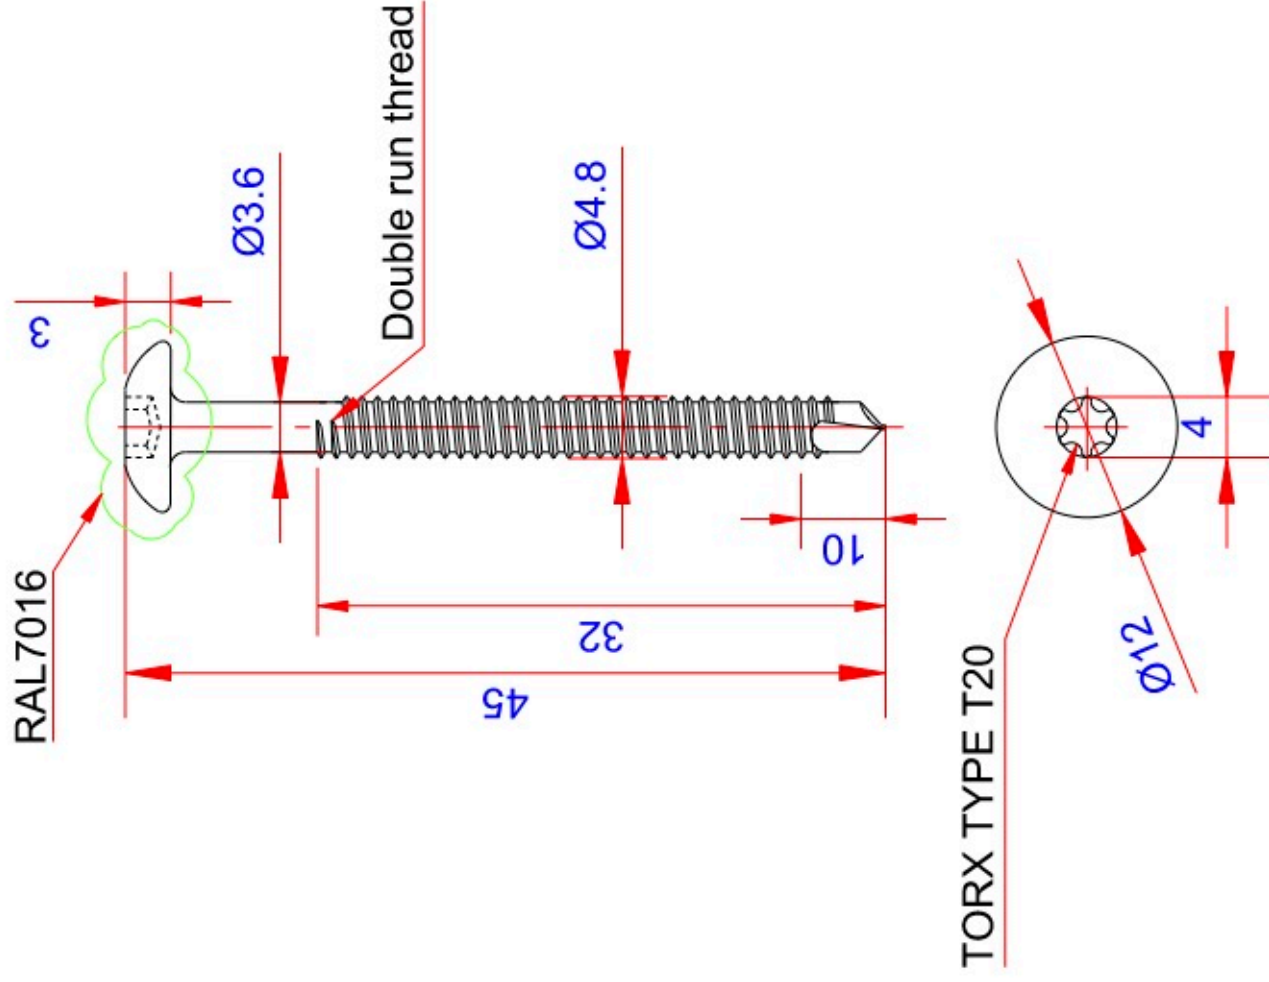

Data:	
Scale:	2:1
Material	Stainless Steel
Grade	SUS304-A2
Material weight	
Thread Surface	Stainless natural color
Head Color	ANTRACIT GRÅ-RAL7016
Prod Spec	ST4.8x45mm.
Trade Spec	Ø4.8x45mm.
Pcs/box	200

Date	27.04.2023
NO	TP92502-GTB