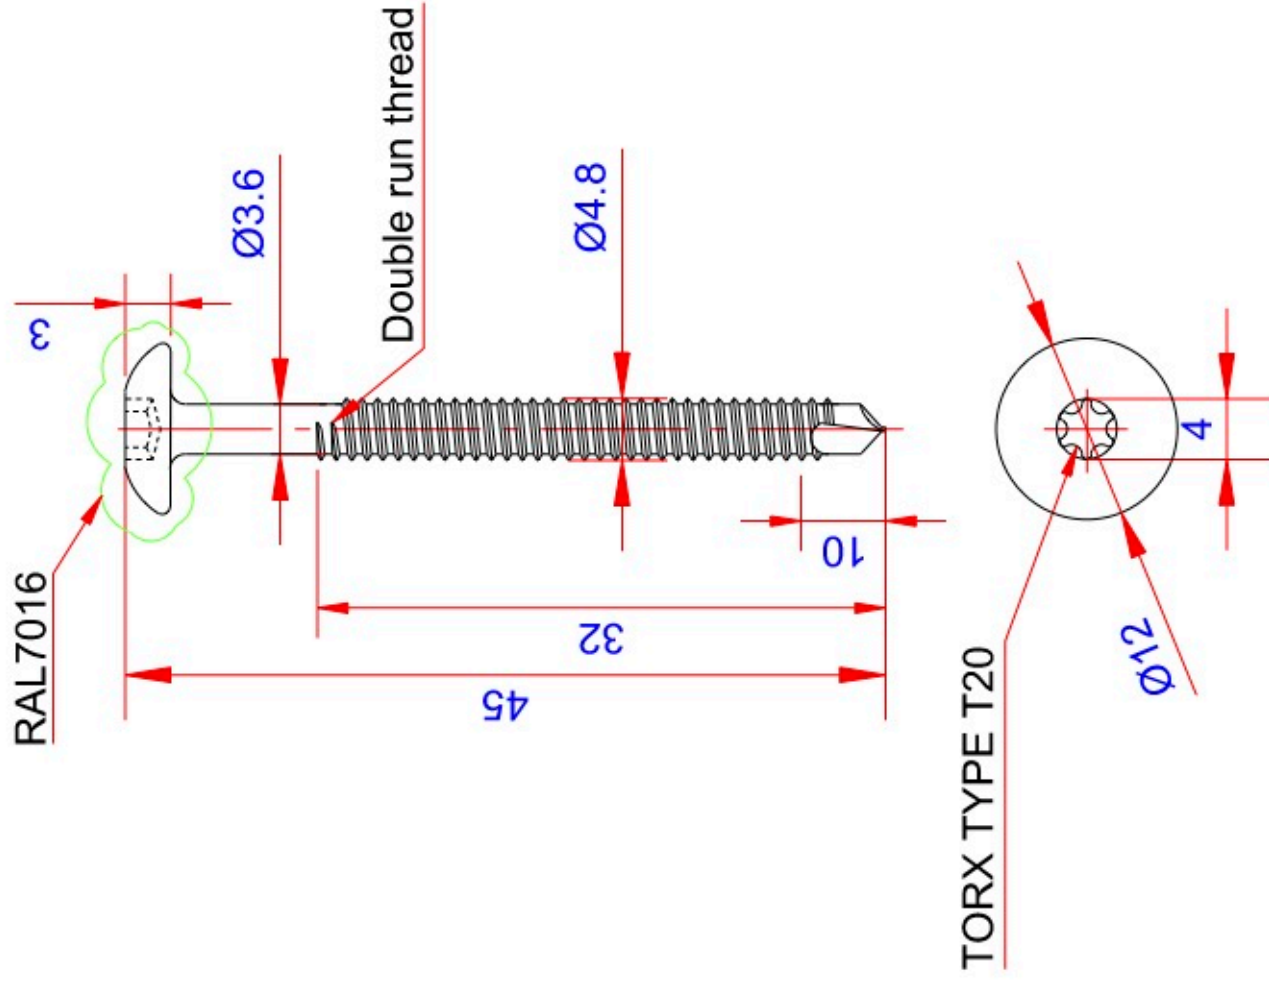

Data:	
Scale:	2:1
Material	Stainless Steel
Grade	SUS304-A2
Material weight	
Thread Surface	Stainless natural color
Head Color	ANTRACIT GRÅ-RAL7016
Prod Spec	ST4.8x45mm.
Trade Spec	Ø4.8x45mm.
Pcs/bag	50

Date	27.04.2023
NO	TP92501-GTB