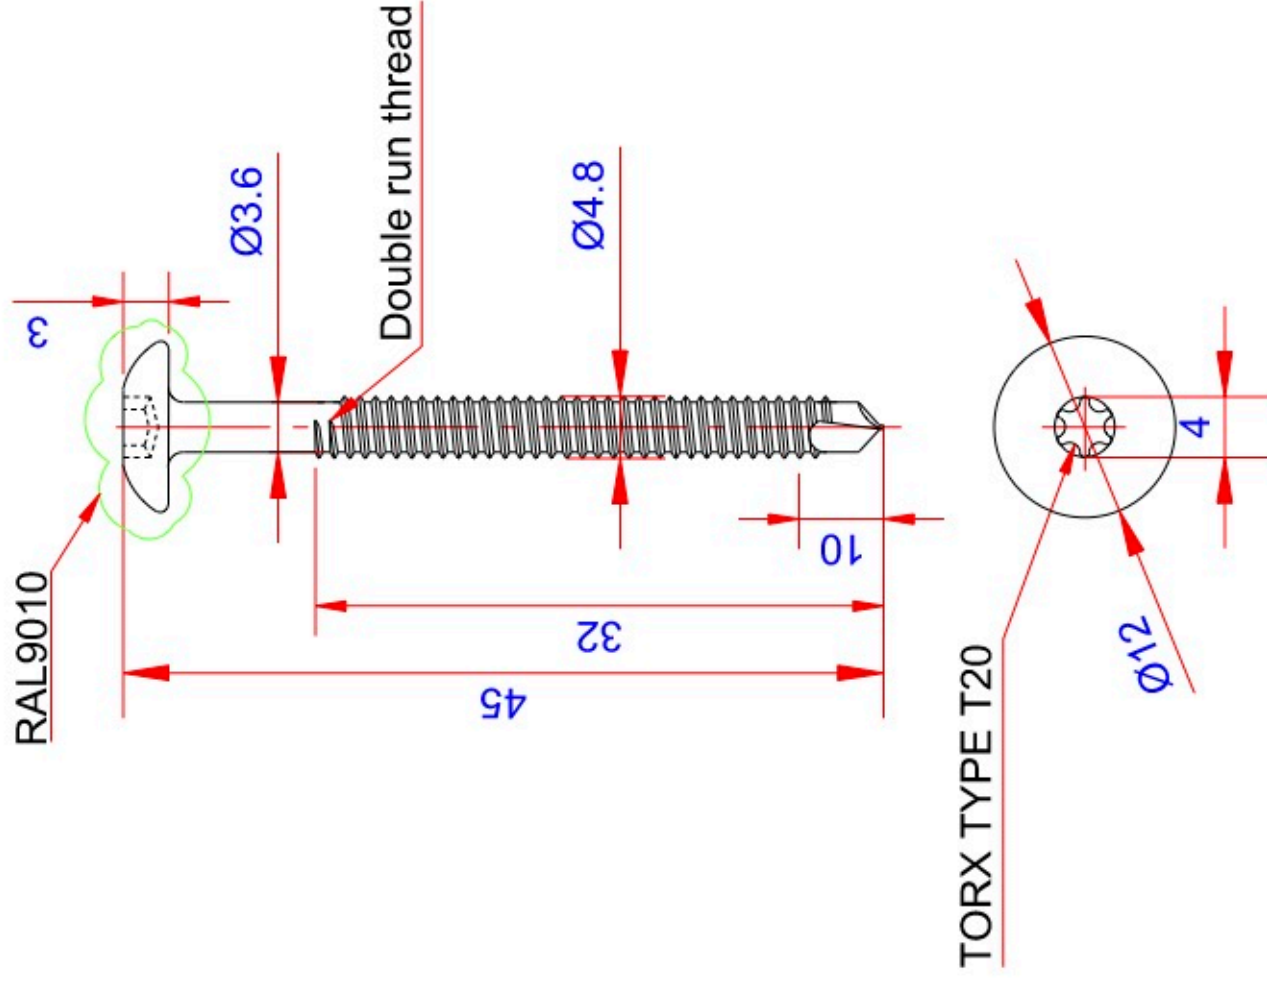

Data:	
Scale:	2:1
Material	Stainless Steel
Grade	SUS304-A2
Material weight	
Thread Surface	Stainless natural color
Head Color	HVID-RAL9010
Prod Spec	ST4.8x45mm.
Trade Spec	Ø4.8x45mm.
Pcs/box	200

Date	27.04.2023
NO	TP92402-GTB