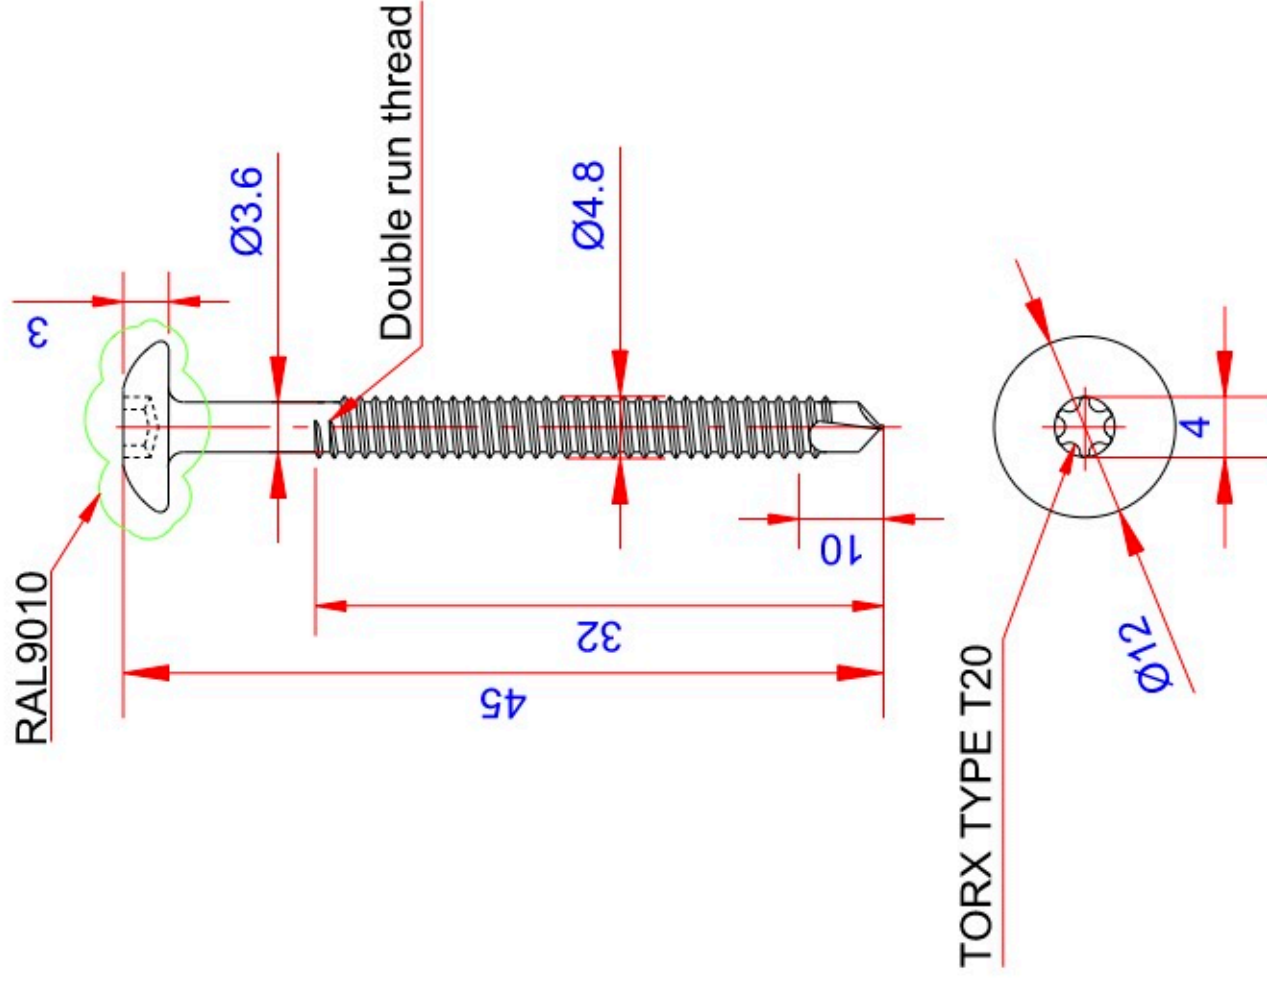

Data:	
Scale:	2:1
Material	Stainless Steel
Grade	SUS304-A2
Material weight	
Thread Surface	Stainless natural color
Head Color	HVID-RAL9010
Prod Spec	ST4.8x45mm.
Trade Spec	Ø4.8x45mm.
Pcs/bag	50

Date	27.04.2023
NO	TP92401-GTB